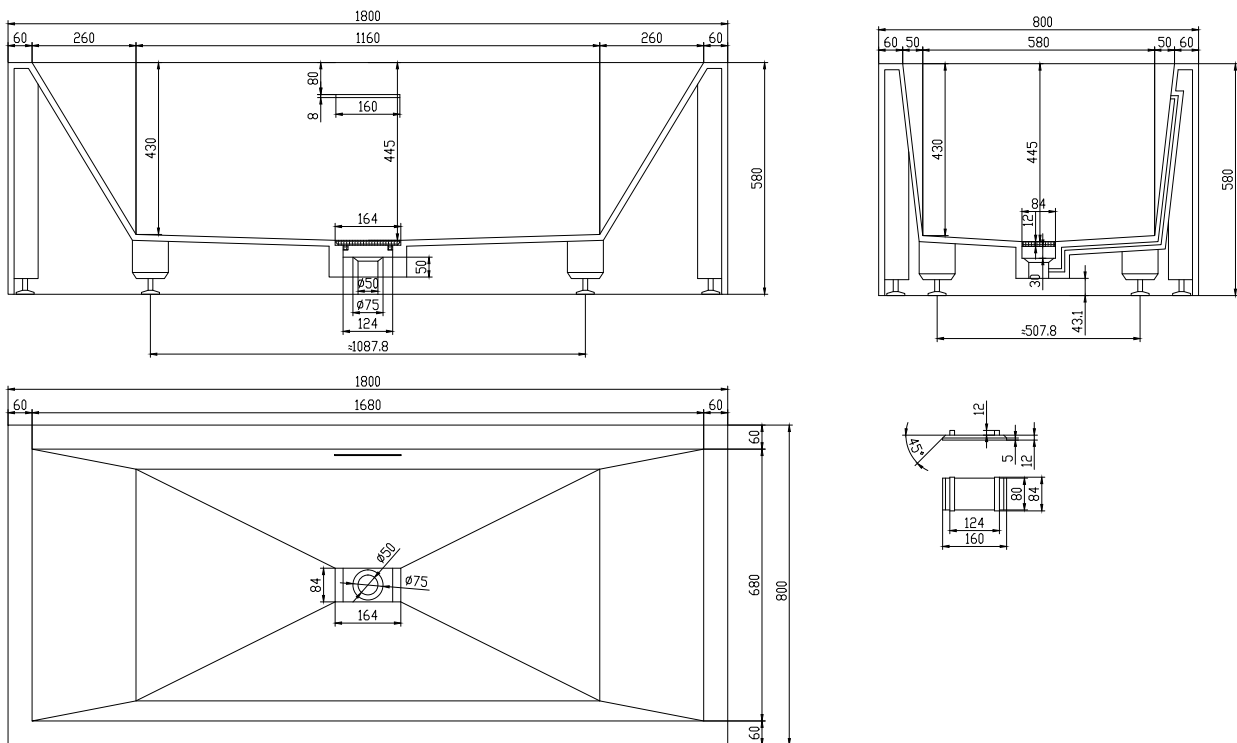

Fredensborg bathtub

SKU: 40030012

Colour: Matte white
Litre: 290 overflow
Size: 58cm / 180cm / 80cm
Weight: 195kg nett

Fredensborg bathtub details:

Please note that there may be a tolerance of ± 5 mm as all products are hand sanded.