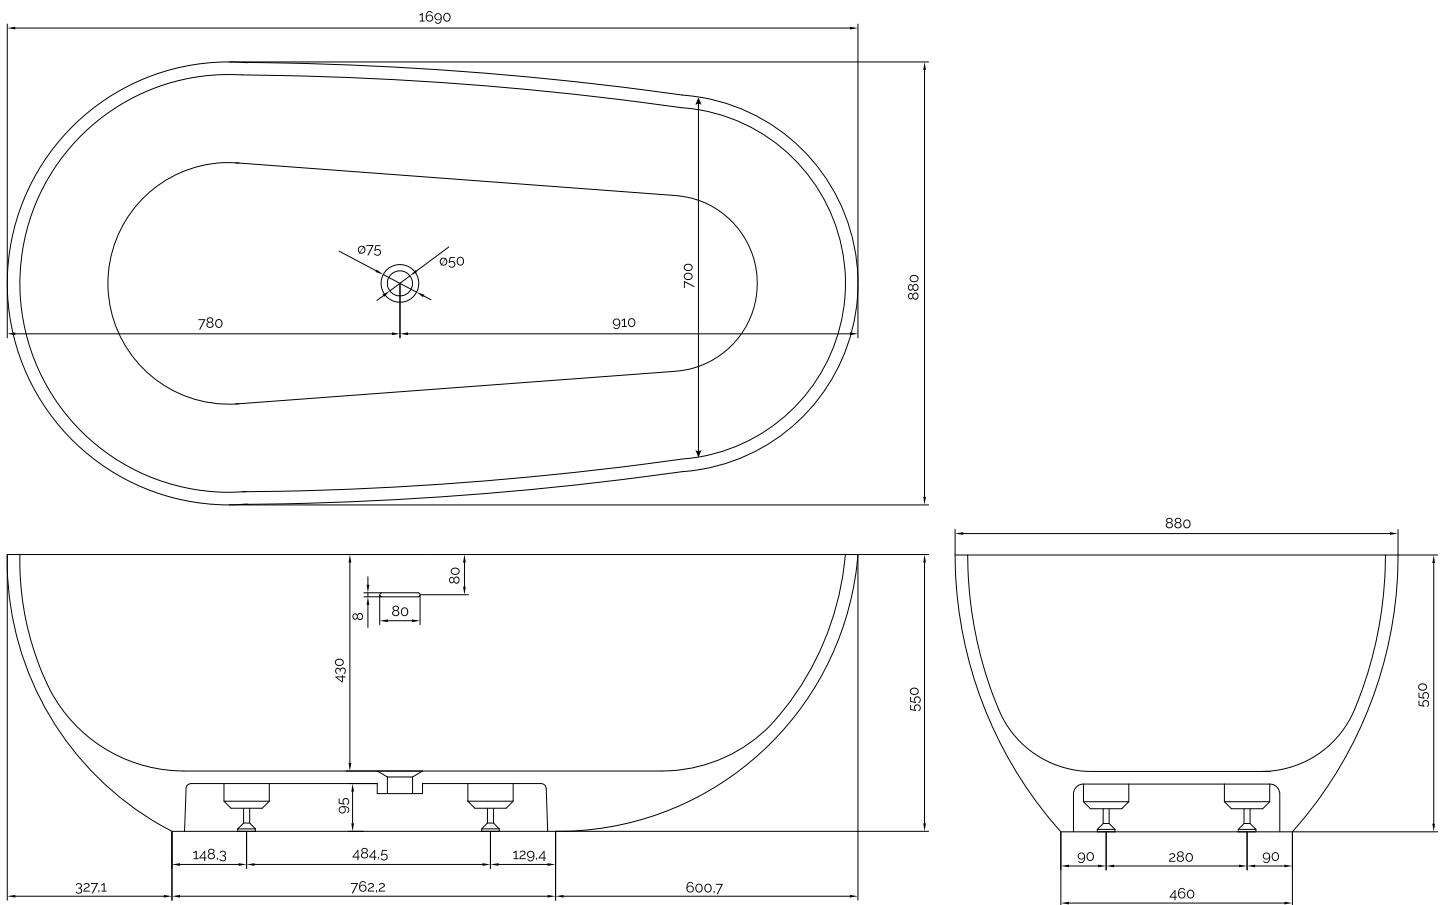

Hammershus bathtub

SKU: 40030014

Colour:	Matte white
Litre:	300 overflow
Size:	55cm / 169cm / 88cm
Weight:	165kg nett

Hammershus bathtub details:

Please note that there may be a tolerance of ± 5 mm as all products are hand sanded.