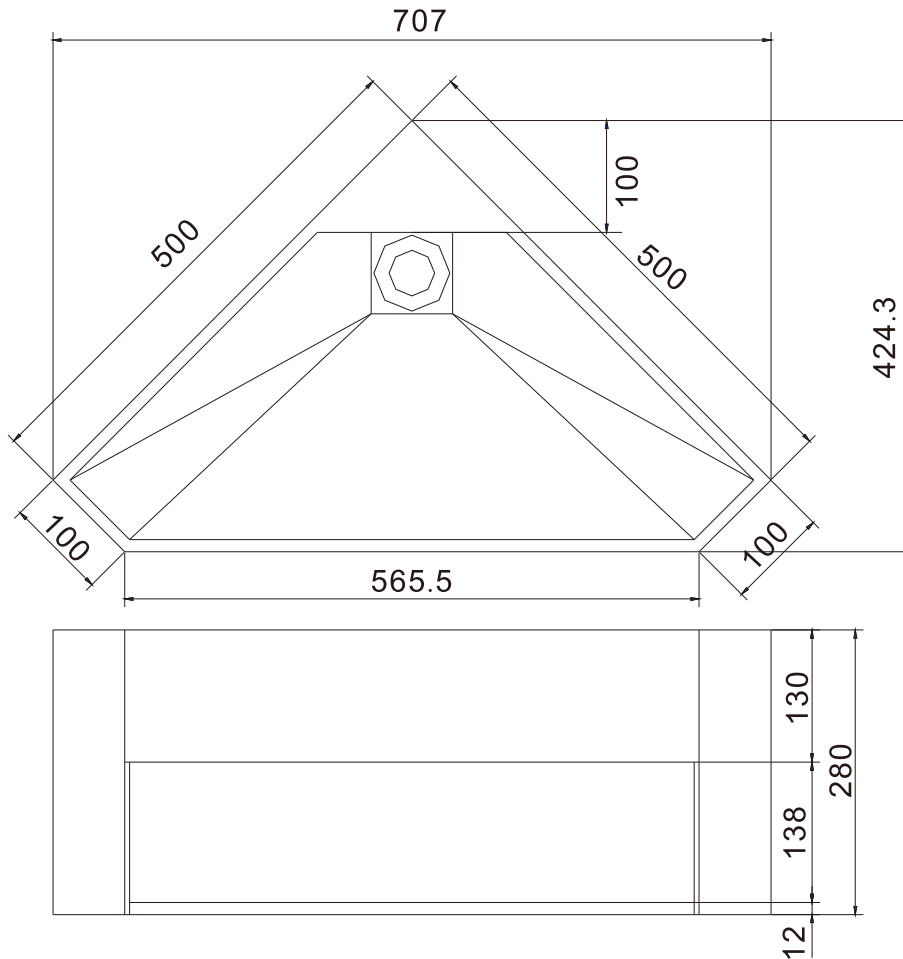

Copenhagen Bath

Roskildevej 394
DK-2610 Rødovre
VAT no.: DK32648622
Phone: 02476468850
contact@copenhagenbath.co.uk
www.copenhagenbath.co.uk

Stavanger basin

SKU: 40010090

Colour: Matte white
Size H/L/D: 28cm / 50cm / 50cm
Weight: 18kg nett

Stavanger basin details:

A practical little corner wash basin in solid Acovi composite, suitable for small bathrooms. It is possible to deliver this wash basin made-to-measure. There will be a longer delivery time for bespoke products. Contact your nearest showroom for further details.