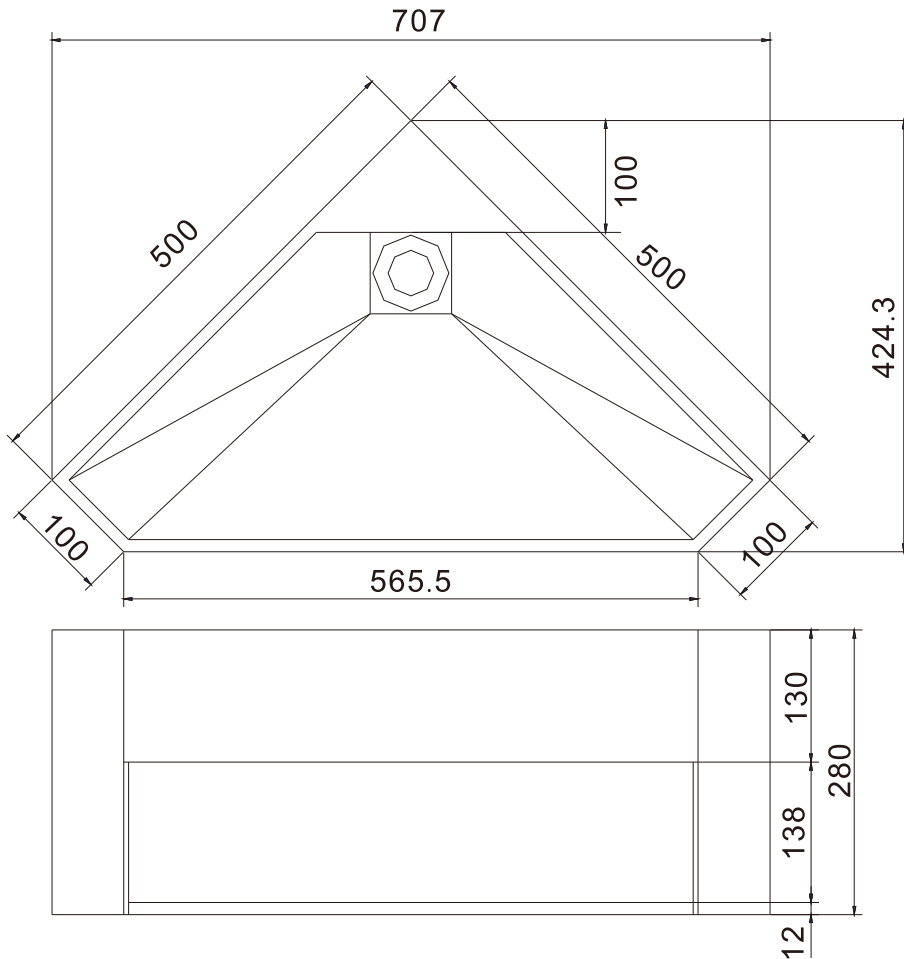

Stavanger basin

SKU: 40010090

Colour:

Matte white

Size:

28cm / 50cm / 50cm

Weight:

18kg nett

Stavanger basin details: