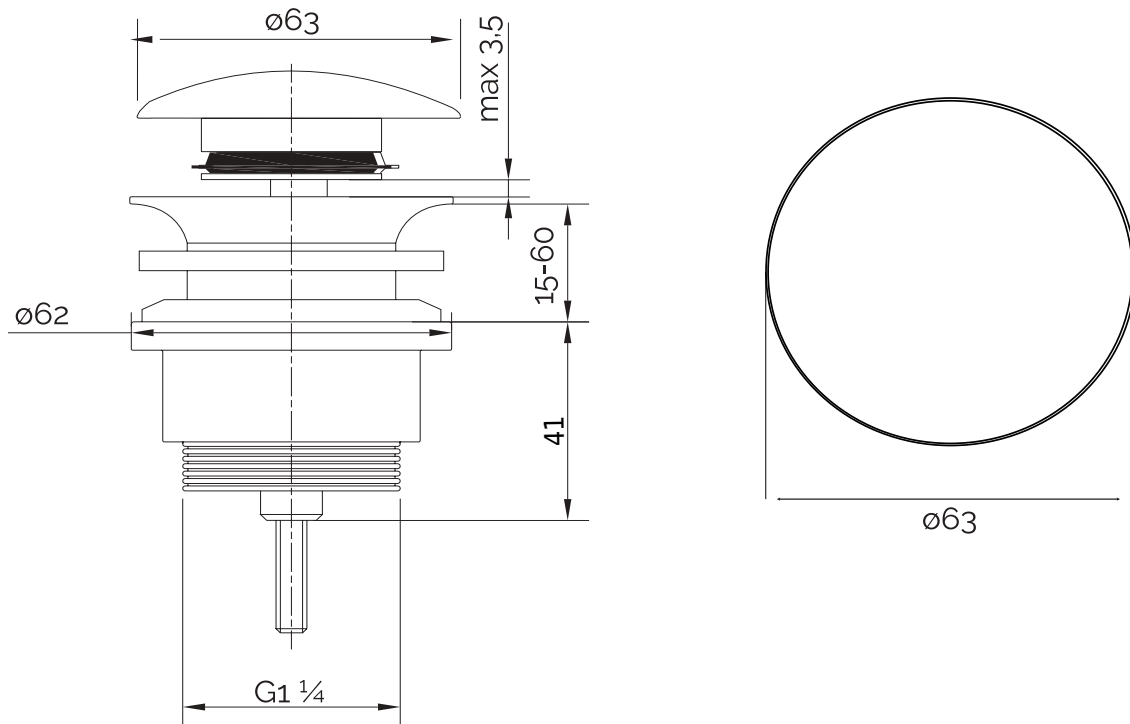

Copenhagen Bath

Bækkeskovvej
DK-2665 Vallensbæk Strand
CVR: DK32648622
Telefon: (+45) 3696 0747
contact@copenhagenbath.com
www.copenhagenbath.com

Waste Push-open, brushed steel

SKU: 40040023

Colour: Brushed steel
Size: 10cm / 6.5cm / 6.5cm
Weight: 0.3kg nett

Waste Push-open, brushed steel details: