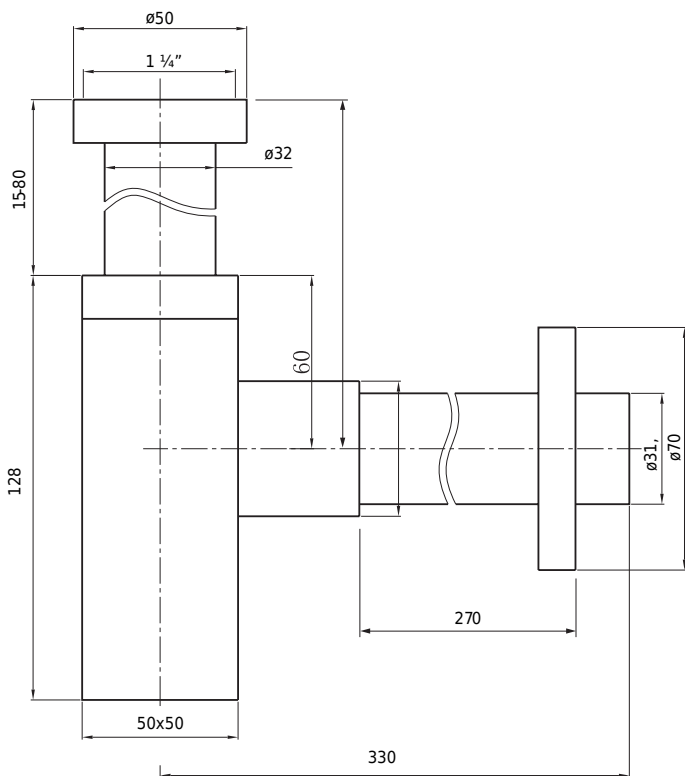

Copenhagen Bath

Roskildevej 394

DK-2610 Rødovre

VAT no.: DK32648622

Phone: 02476468850

contact@copenhagenbath.co.uk

www.copenhagenbath.co.uk

Trap rectangular steel

SKU: 40040027

Colour:

Brushed steel

Size H/L/D:

14.3cm / 5cm / 33cm

Weight:

12kg nett

Trap rectangular steel details: