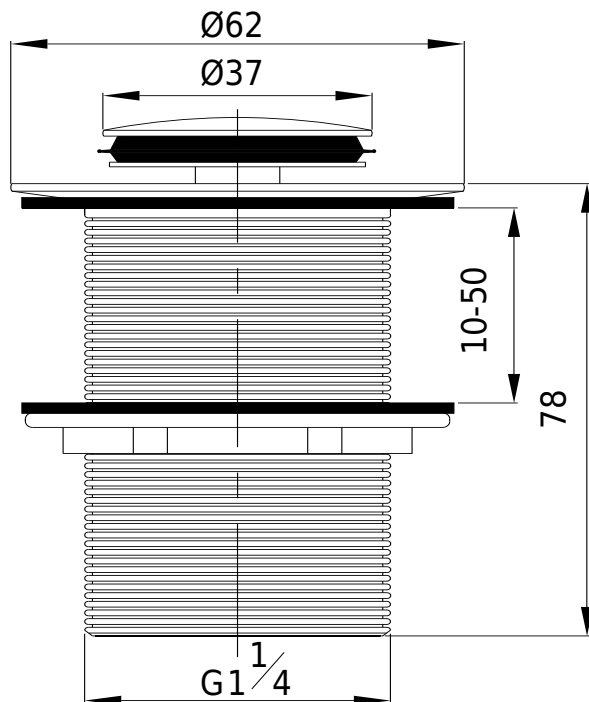

Copenhagen Bath

Bækkeskovvej
DK-2665 Vallensbæk Strand
CVR: DK32648622
Telefon: (+45) 3696 0747
contact@copenhagenbath.com
www.copenhagenbath.com

Waste Push-open, integrated

SKU: 40040029

Colour: Chrome
Size: 8cm / 6.5cm / 6.5cm
Weight: 0.3kg nett

Waste Push-open, integrated details: