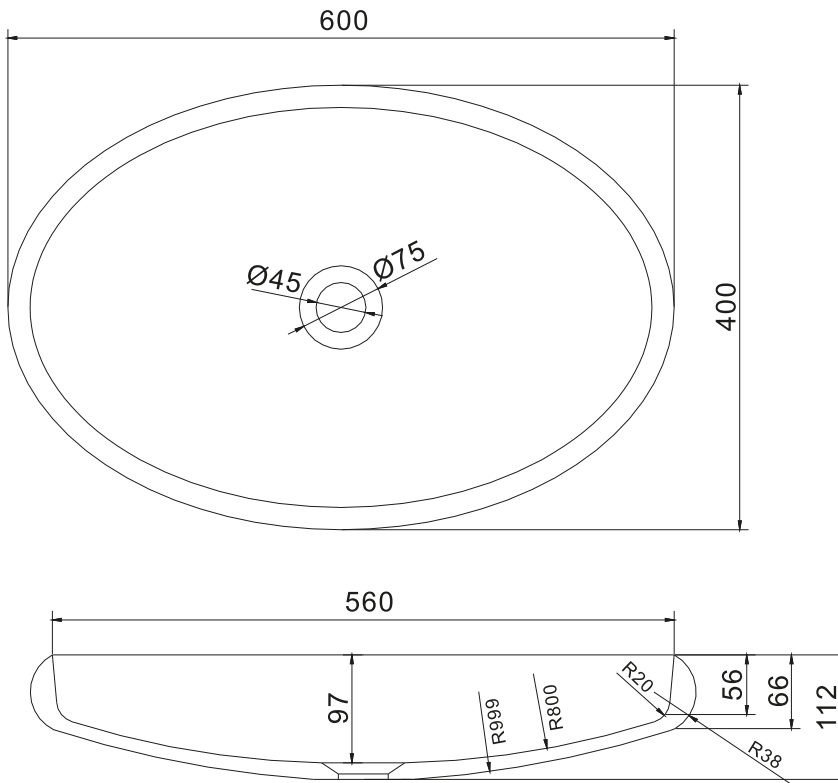

# Rosenborg oval basin

SKU: 40010099

$\varnothing 65$ mm hole for countertop

**Colour:** Matte white  
**Size:** 11.2cm / 60cm / 40cm  
**Weight:** 7kg nett

**Rosenborg oval basin details:**