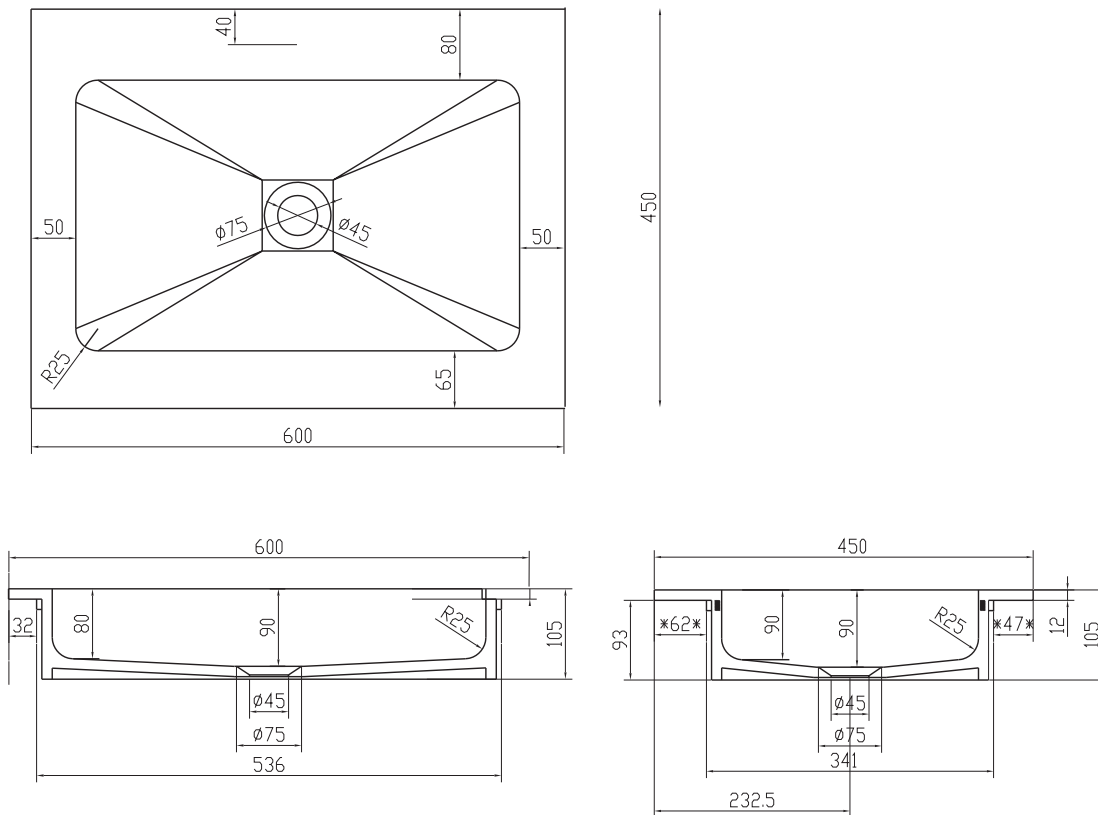

Romsø 60 centred wash basin

SKU: 30040059

Colour: Matte white
Size H/L/D: 10.5cm / 60cm / 45cm
Weight: 8,5kg nett

Romsø 60 centred wash basin details:

Romsø countertop in 12mm Acovi solid surface. basin with rounded corners and visible waste. Can be used on Malmö 60 cabinet.