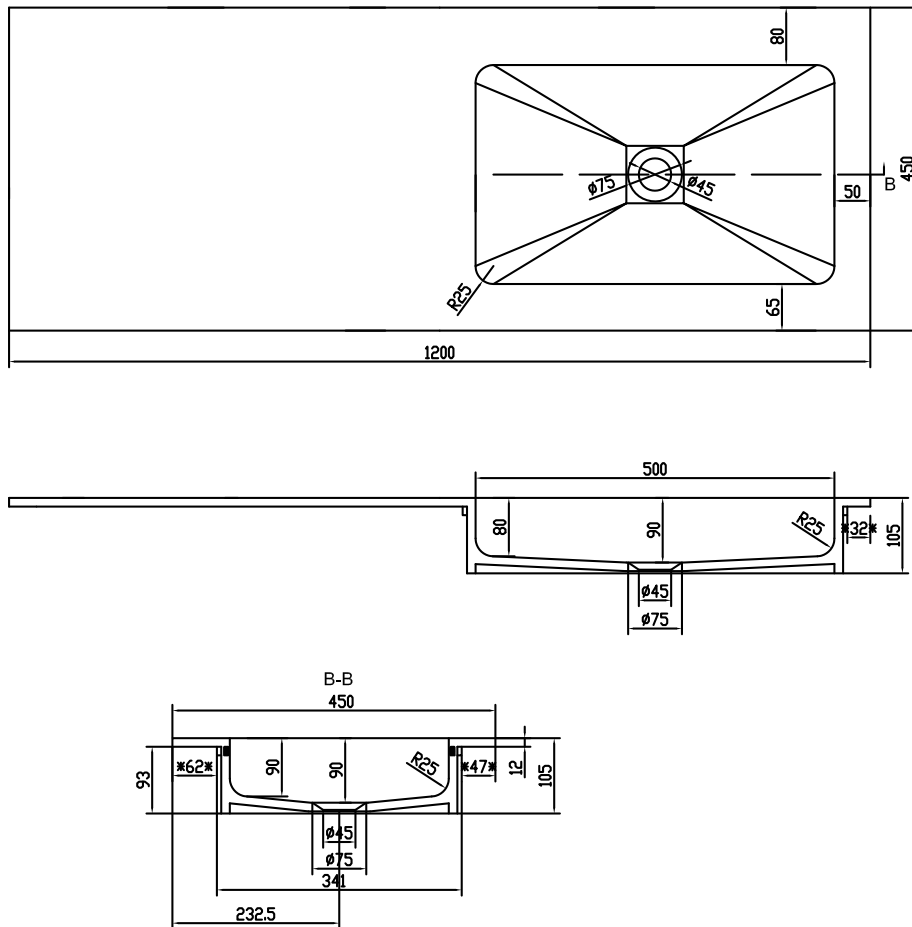

Romsø 120 right wash basin

SKU: 30040062

Colour: Matte white
Size: 10.5cm / 120cm / 45cm
Weight: 18kg nett

Romsø 120 right wash basin details: