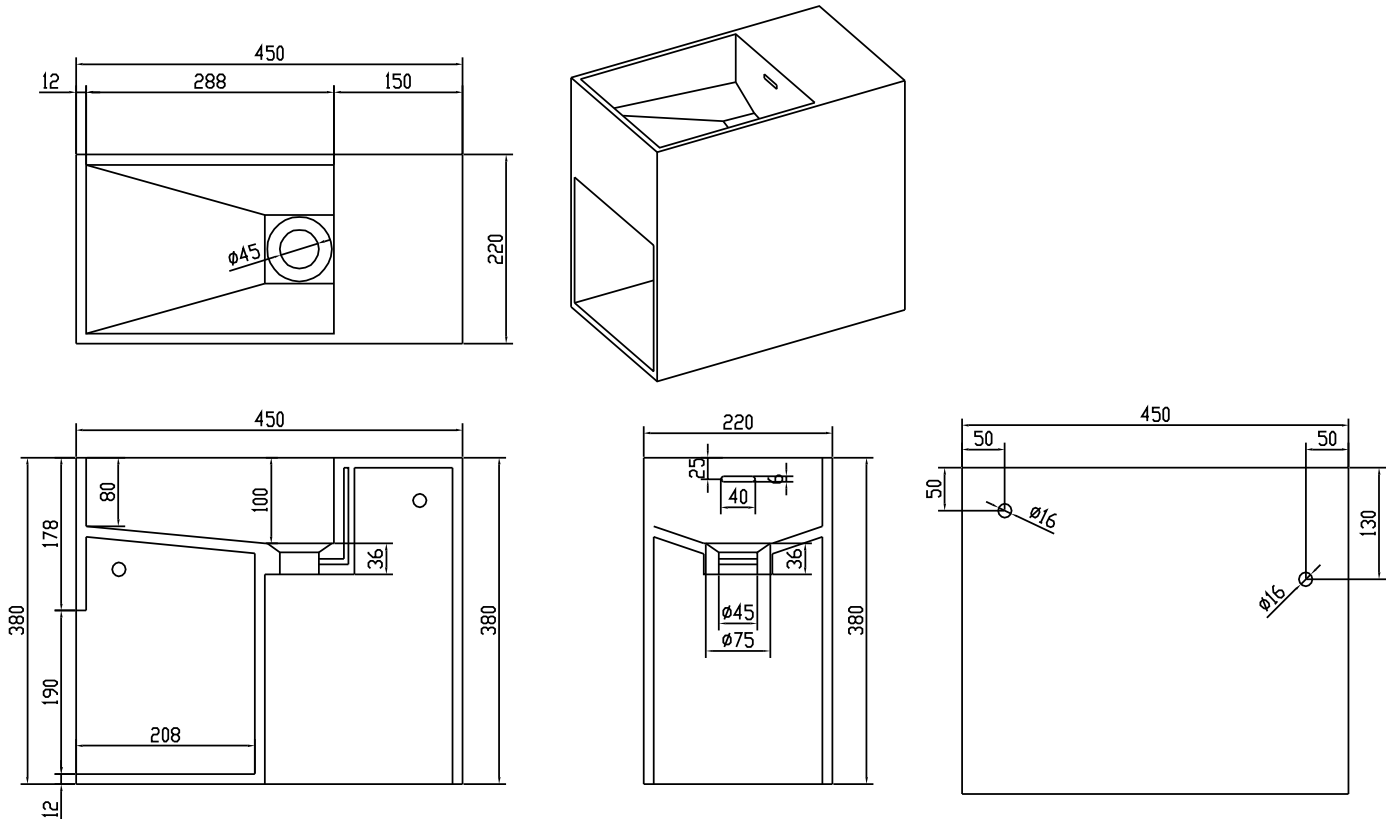

Nyland basin

SKU: 40010152

Colour: Matte white
Size: 38cm / 45cm / 22cm
Weight: 16.2kg nett

Nyland basin details: