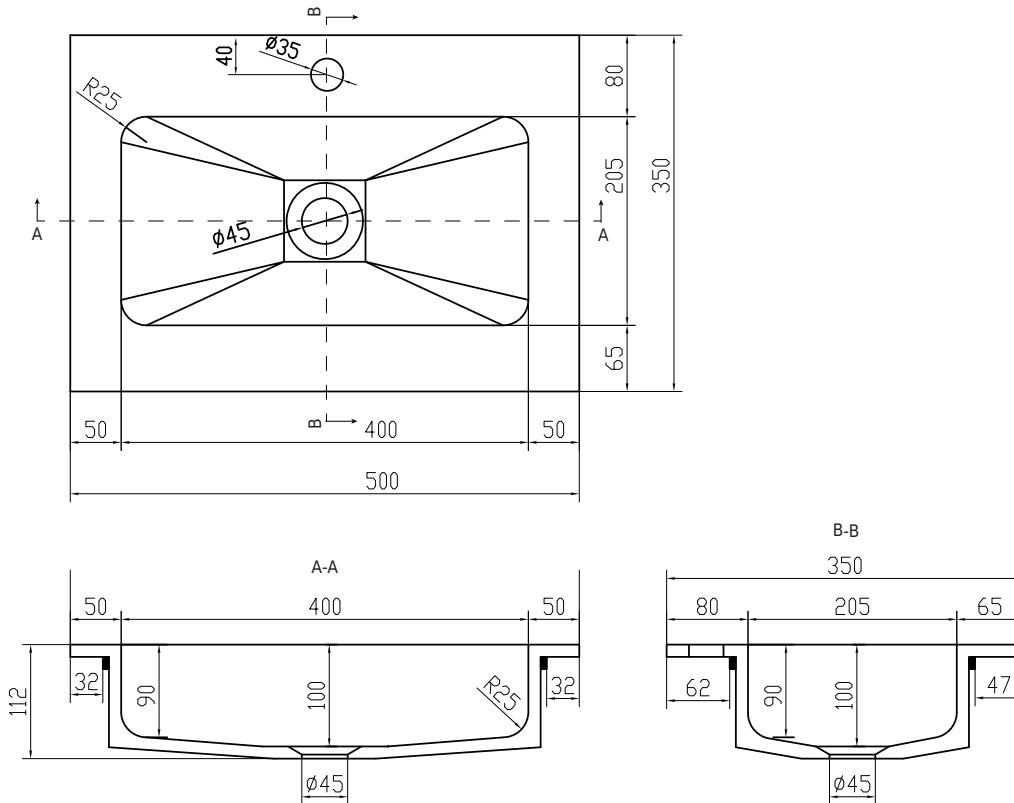

## Romsø 50/35 centred wash basin

SKU: 30040068

**Colour:** Matte white  
**Size:** 10.5cm / 50cm / 35cm  
**Weight:** 5,5kg nett

**Romsø 50/35 centred wash basin details:**