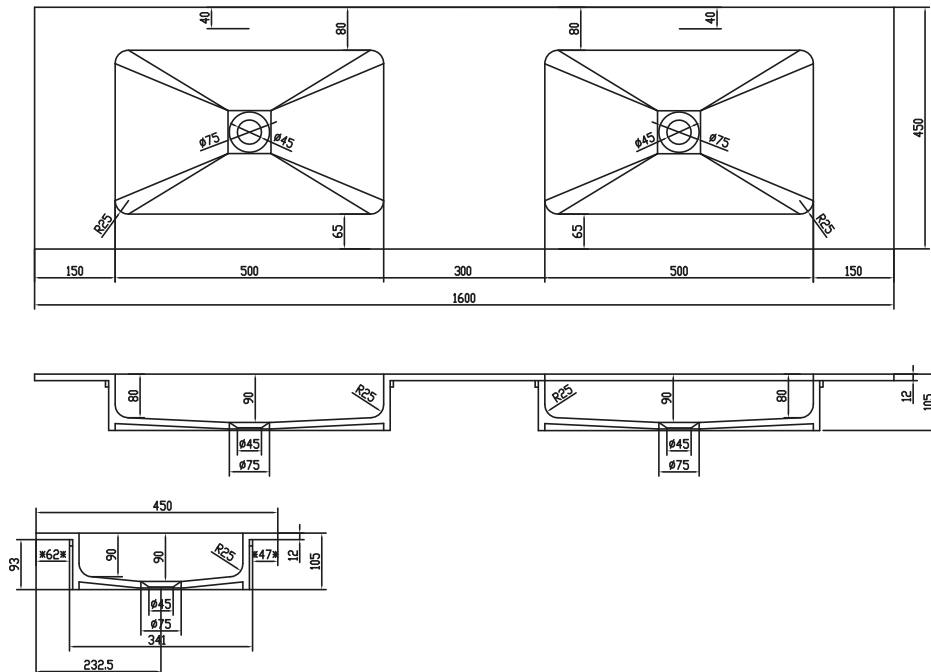

Romsø 160 double wash basin

SKU: 30040069

Colour: Matte white
Size: 10.5cm / 160cm / 45cm
Weight: 27kg nett

Romsø 160 double wash basin details: