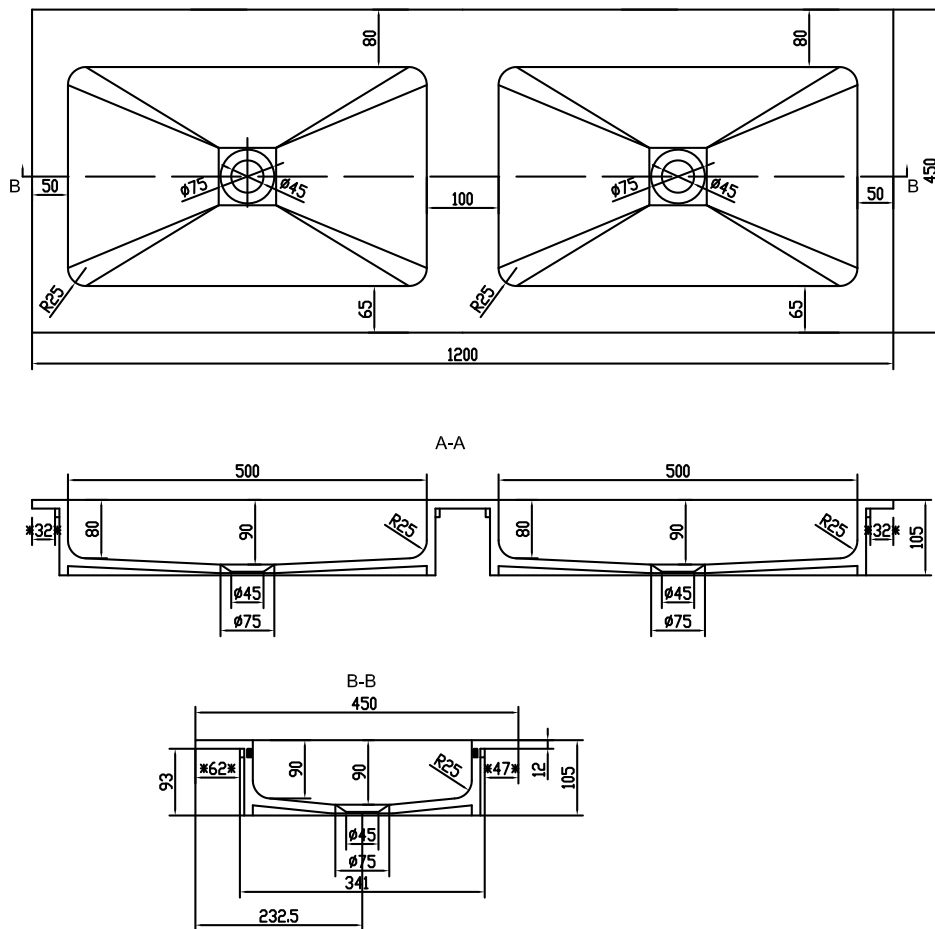

Romsø 120 double wash basin

SKU: 30040070

Colour: Matte white
Size: 10.5cm / 120cm / 45cm
Weight: 19,12kg nett

Romsø 120 double wash basin details: