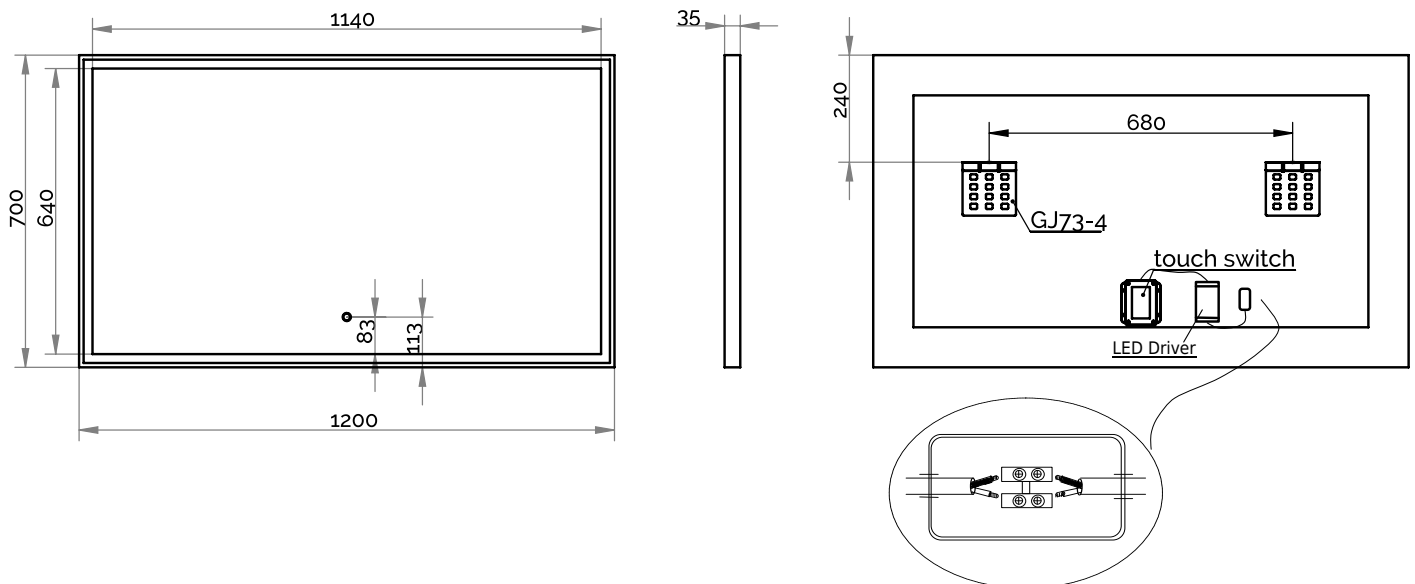

Fanø 120 mirror

SKU: 30020219

| | |
|--------------------|----------------------|
| Colour: | Matte white/glass |
| Size H/L/D: | 70cm / 120cm / 3.4cm |
| Weight: | 14.5kg nett |

Fanø 120 mirror details:

LED Mirror with matte white frame and touch function. The light has colour regulation between Kelvin 3200 – 6000. The integrated demister pad heats the mirror to a few degrees above room temperature within 2-3 minutes to reduce the mist on the mirror.