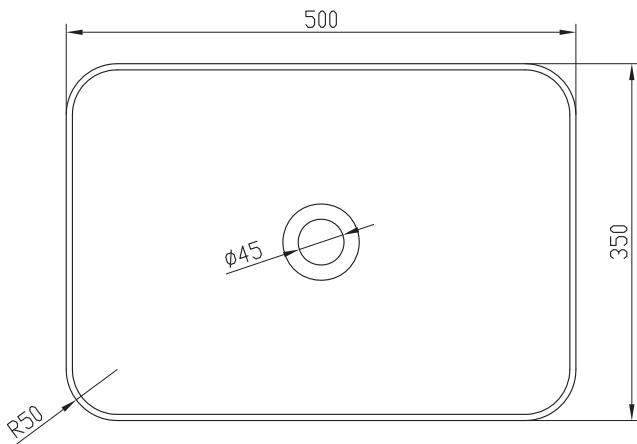

Copenhagen Bath

Roskildevej 394
DK-2610 Rødovre
VAT no.: DK32648622
Phone: 02476468850
contact@copenhagenbath.co.uk
www.copenhagenbath.co.uk

Stockholm rectangular R50 basin

SKU: 40010170

Colour:	Matte white
Size H/L/D:	12.5cm / 50cm / 35cm
Weight:	7.6kg nett

Stockholm rectangular R50 basin details:

Stockholm rectangular R50 wash basin with only 6mm ultra thin edges and rounded corners. Made of 100% Acovi® solid surface. Can be ordered in different shapes.