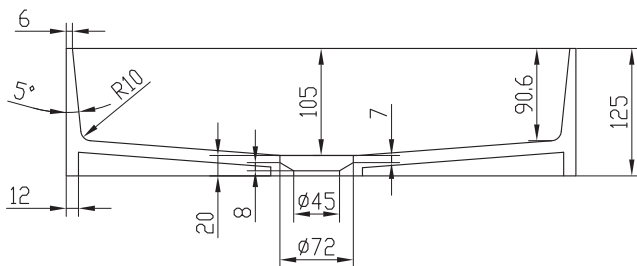

Copenhagen Bath

Roskildevej 394
DK-2610 Rødovre
VAT no.: DK32648622
Phone: 02476468850
contact@copenhagenbath.co.uk
www.copenhagenbath.co.uk

Stockholm rectangular R50 basin

SKU: 40010170

Colour:	Matte white
Size H/L/D:	12.5cm / 50cm / 35cm
Weight:	7.6kg nett

Stockholm rectangular R50 basin details:

Stockholm rectangular R50 wash basin with only 6mm ultra thin edges and rounded corners. Made of 100% Acovi® solid surface. Can be ordered in different shapes.