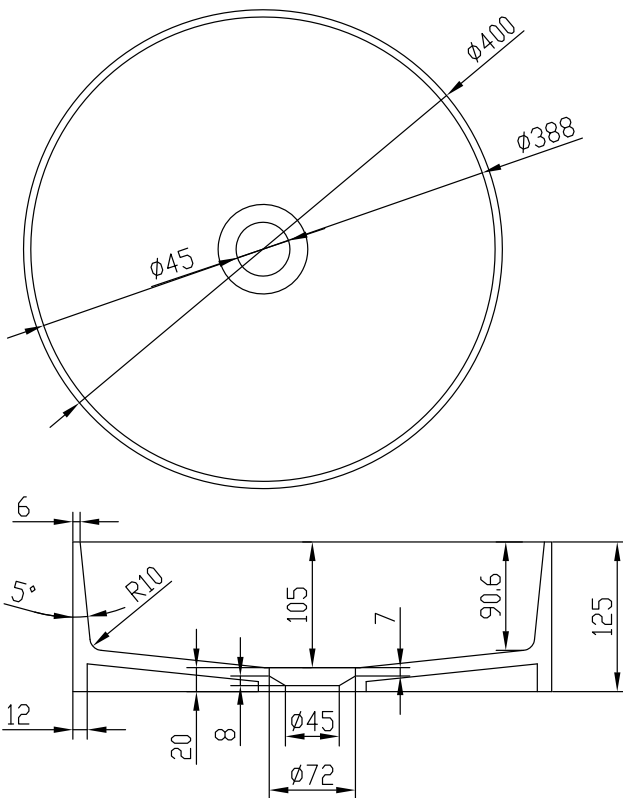

Stockholm round basin

SKU: 40010171

Colour: Matte white
Size: 12.5cm / 40cm / 40cm
Weight: 5.9kg nett

Stockholm round basin details: