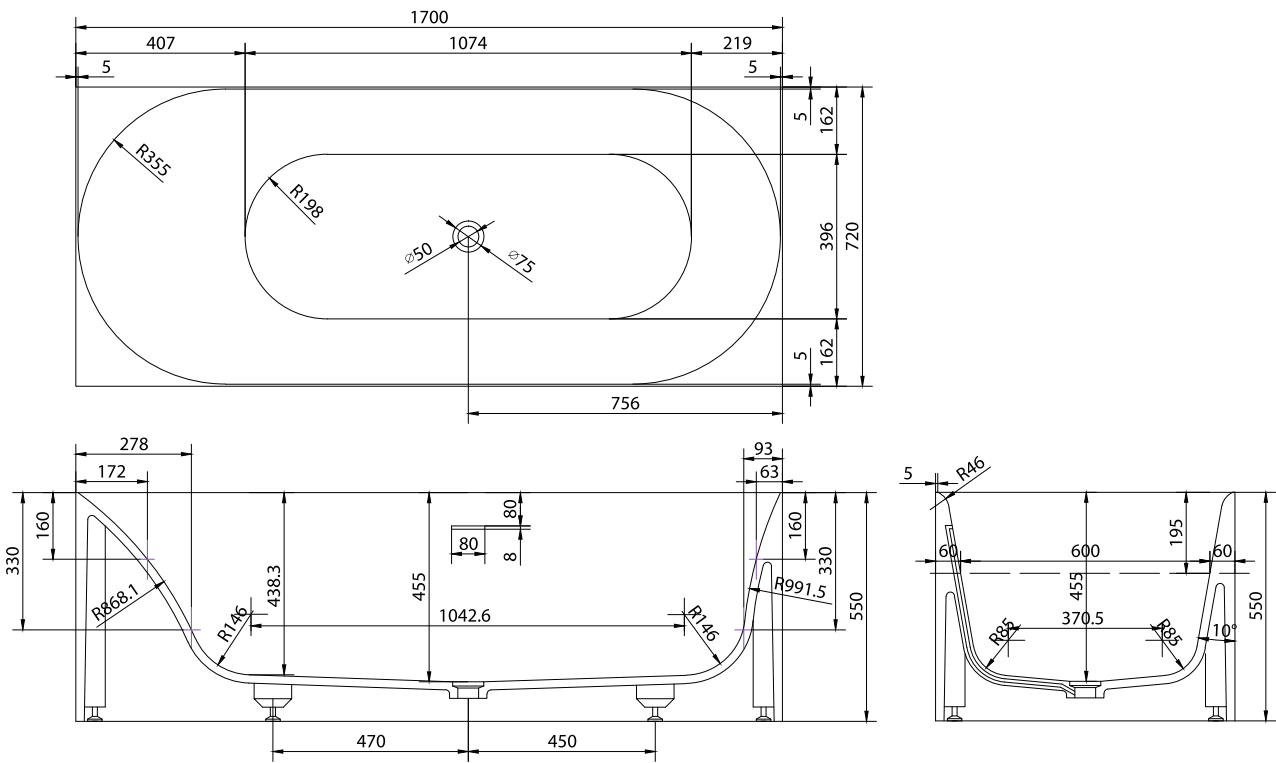

SQ1 bathtub

10 year
guarantee
Acovi®

timeless
danish
design

made
to
measure

SQ1 bathtub

SPECIFICATIONS

SKU:	40030034
EAN13:	5700400300346
Colour:	Matte white
Litre:	260 overflow
Size product:	55cm / 170cm / 72cm nett
Weight product:	192kg nett
Size packaging:	70cm / 180cm / 81cm brutto
Weight packaging:	232kg brutto
Material:	Acovi® Solid Surface

10-year colour fastness warranty on all Acovi® Solid Surface products.

Bathtub is inclusive waste, trap and 80cm drain hose.

Bathtub has an overflow.

10 year
guarantee
Acovi®

timeless
danish
design

made
to
measure