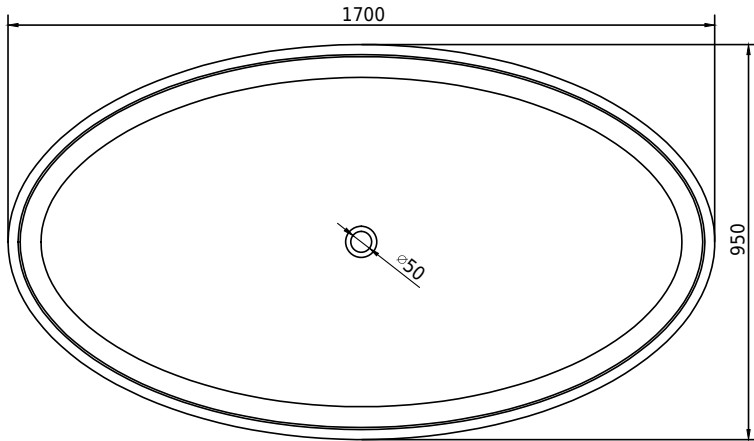

Rosenborg bathtub

10 year
guarantee
Acovi®

timeless
danish
design

made
to
measure

Rosenborg bathtub

SPECIFICATIONS

| | |
|--------------------------|-----------------------------|
| SKU: | 40030035 |
| EAN13: | 5700400300353 |
| Colour: | Matte white |
| Litre: | 340 overflow |
| Size product: | 55cm / 170cm / 95cm nett |
| Weight product: | 185kg nett |
| Size packaging: | 70cm / 180cm / 105cm brutto |
| Weight packaging: | 225kg brutto |
| Material: | Acovi® Solid Surface |