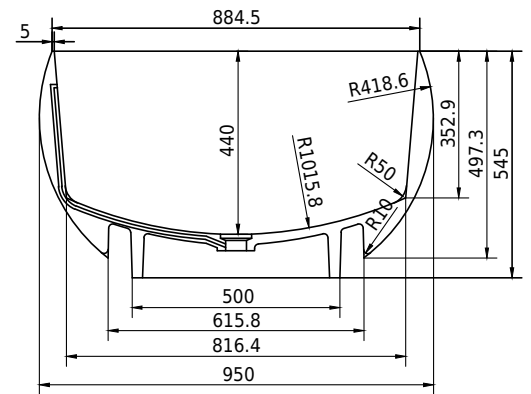

Rosenborg bathtub

10 year
guarantee
Acovi®

timeless
danish
design

made
to
measure

Rosenborg bathtub

SPECIFICATIONS

| | |
|--------------------------|-----------------------------|
| SKU: | 40030035 |
| EAN13: | 5700400300353 |
| Colour: | Matte white |
| Litre: | 340 overflow |
| Size product: | 55cm / 170cm / 95cm nett |
| Weight product: | 185kg nett |
| Size packaging: | 70cm / 180cm / 105cm brutto |
| Weight packaging: | 225kg brutto |
| Material: | Acovi® Solid Surface |

10-year colour fastness warranty on all Acovi® Solid Surface products.

Bathtub is inclusive waste, trap and 80cm drain hose.

Bathtub has an overflow.

10 year
guarantee
Acovi®

timeless
danish
design

made
to
measure