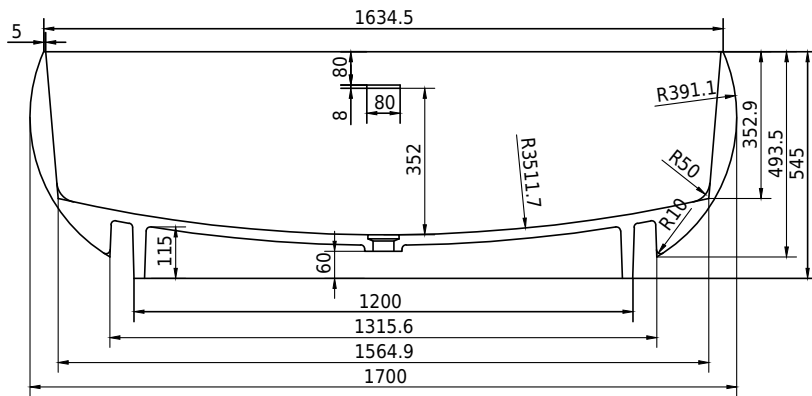

Rosenborg bathtub

10 year
guarantee
Acovi®

timeless
danish
design

made
to
measure

Rosenborg bathtub

SPECIFICATIONS

| | |
|--------------------------|-----------------------------|
| SKU: | 40030035 |
| EAN13: | 5700400300353 |
| Colour: | Matte white |
| Litre: | 340 overflow |
| Size product: | 55cm / 170cm / 95cm nett |
| Weight product: | 185kg nett |
| Size packaging: | 70cm / 180cm / 105cm brutto |
| Weight packaging: | 225kg brutto |
| Material: | Acovi® Solid Surface |

10-year colour fastness warranty on all Acovi® Solid Surface products.

Bathtub is inclusive waste, trap and 80cm drain hose.

Bathtub has an overflow.

10 year
guarantee
Acovi®

timeless
danish
design

made
to
measure