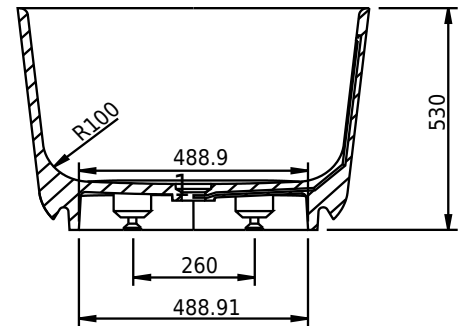

Hornbæk 148 bathtub

10 year
guarantee
Acovi®

timeless
danish
design

made
to
measure

Hornbæk 148 bathtub

SPECIFICATIONS

SKU:	40030038
EAN13:	5700400300384
Colour:	Matte white
Litre:	260 overflow
Size product:	53cm / 148cm / 75cm nett
Weight product:	110kg nett
Size packaging:	68cm / 158cm / 85cm brutto
Weight packaging:	155kg brutto
Material:	Acovi® Solid Surface

10-year colour fastness warranty on all Acovi® Solid Surface products.

Bathtub is inclusive waste, trap and 80cm drain hose.

Bathtub has an overflow.

10 year
guarantee
Acovi®

timeless
danish
design

made
to
measure