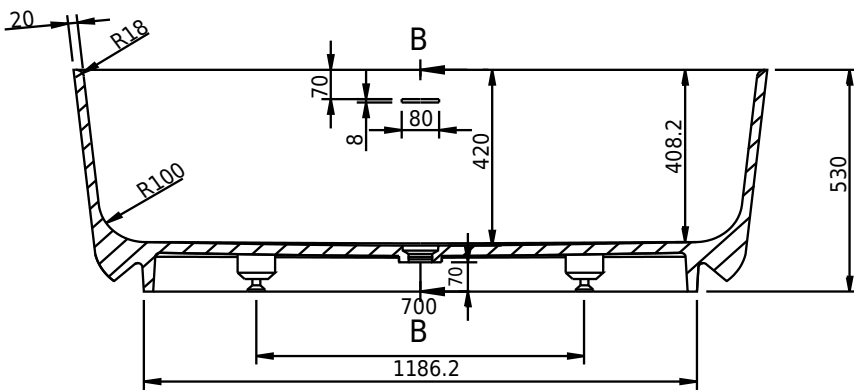

Hornbæk 148 bathtub

10 year
guarantee
Acovi®

timeless
danish
design

made
to
measure

Hornbæk 148 bathtub

SPECIFICATIONS

SKU:	40030038
EAN13:	5700400300384
Colour:	Matte white
Litre:	260 overflow
Size product:	53cm / 148cm / 75cm nett
Weight product:	110kg nett
Size packaging:	68cm / 158cm / 85cm brutto
Weight packaging:	155kg brutto
Material:	Acovi® Solid Surface

10-year colour fastness warranty on all Acovi® Solid Surface products.

Bathtub is inclusive waste, trap and 80cm drain hose.

Bathtub has an overflow.

10 year
guarantee
Acovi®

timeless
danish
design

made
to
measure