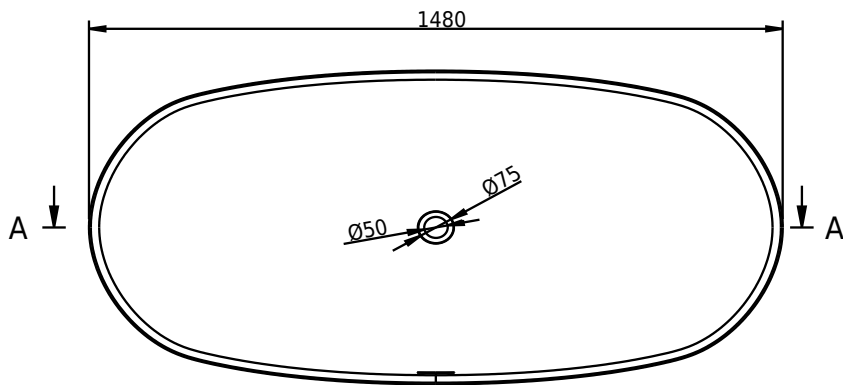

Hornbæk 148 bathtub

10 year
guarantee
Acovi®

timeless
danish
design

made
to
measure

Hornbæk 148 bathtub

SPECIFICATIONS

SKU:	40030038
EAN13:	5700400300384
Colour:	Matte white
Litre:	260 overflow
Size product:	53cm / 148cm / 75cm nett
Weight product:	110kg nett
Size packaging:	68cm / 158cm / 85cm brutto
Weight packaging:	155kg brutto
Material:	Acovi® Solid Surface

10-year colour fastness warranty on all Acovi® Solid Surface products.

Bathtub is inclusive waste, trap and 80cm drain hose.

Bathtub has an overflow.

10 year
guarantee
Acovi®

timeless
danish
design

made
to
measure