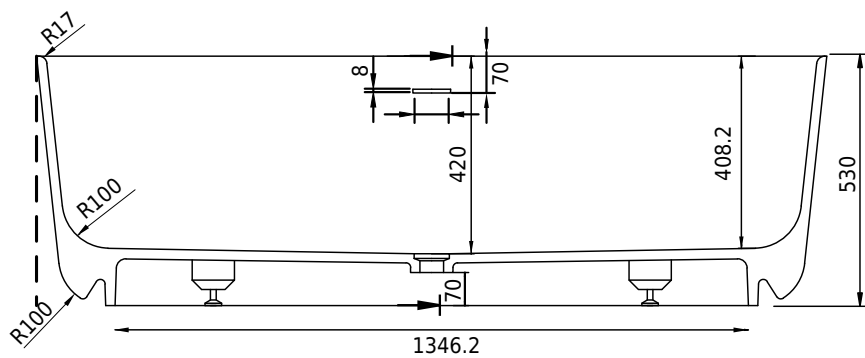

Hornbæk 168 bathtub

10 year
guarantee
Acovi®

timeless
danish
design

made
to
measure