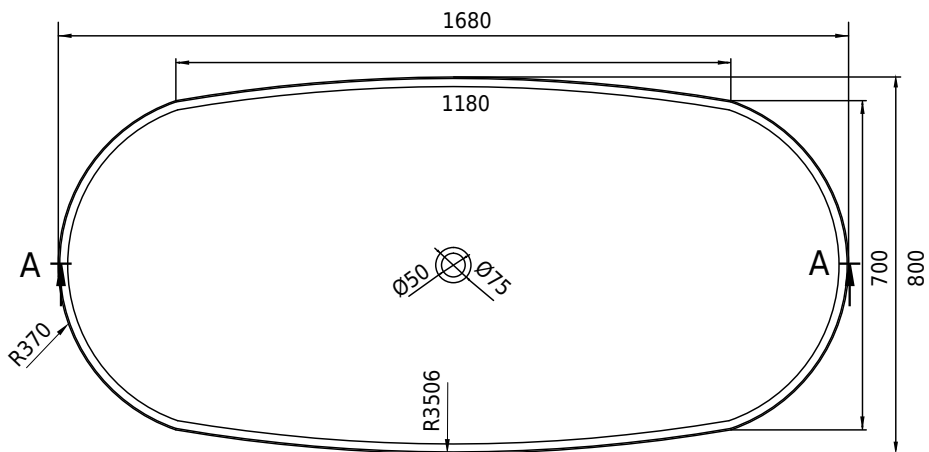

# Hornbæk 168 bathtub

10 year  
guarantee  
Acovi®

timeless  
danish  
design

made  
to  
measure

# Hornbæk 168 bathtub

## SPECIFICATIONS

<b>SKU:</b>	40030039
<b>EAN13:</b>	5700400300391
<b>Colour:</b>	Matte white
<b>Litre:</b>	360 overflow
<b>Size product:</b>	53cm / 168cm / 80cm nett
<b>Weight product:</b>	131kg nett
<b>Size packaging:</b>	68cm / 178cm / 90cm brutto
<b>Weight packaging:</b>	176kg brutto
<b>Material:</b>	Acovi® Solid Surface

made  
to  
measure