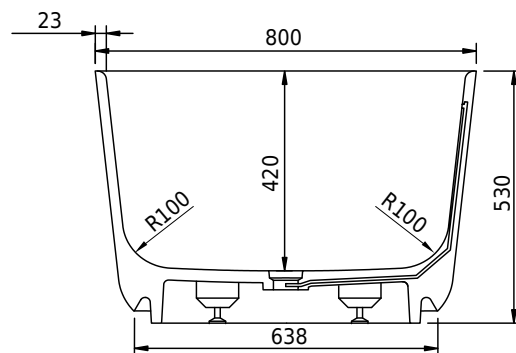

Hornbæk 168 bathtub

10 year
guarantee
Acovi®

timeless
danish
design

made
to
measure