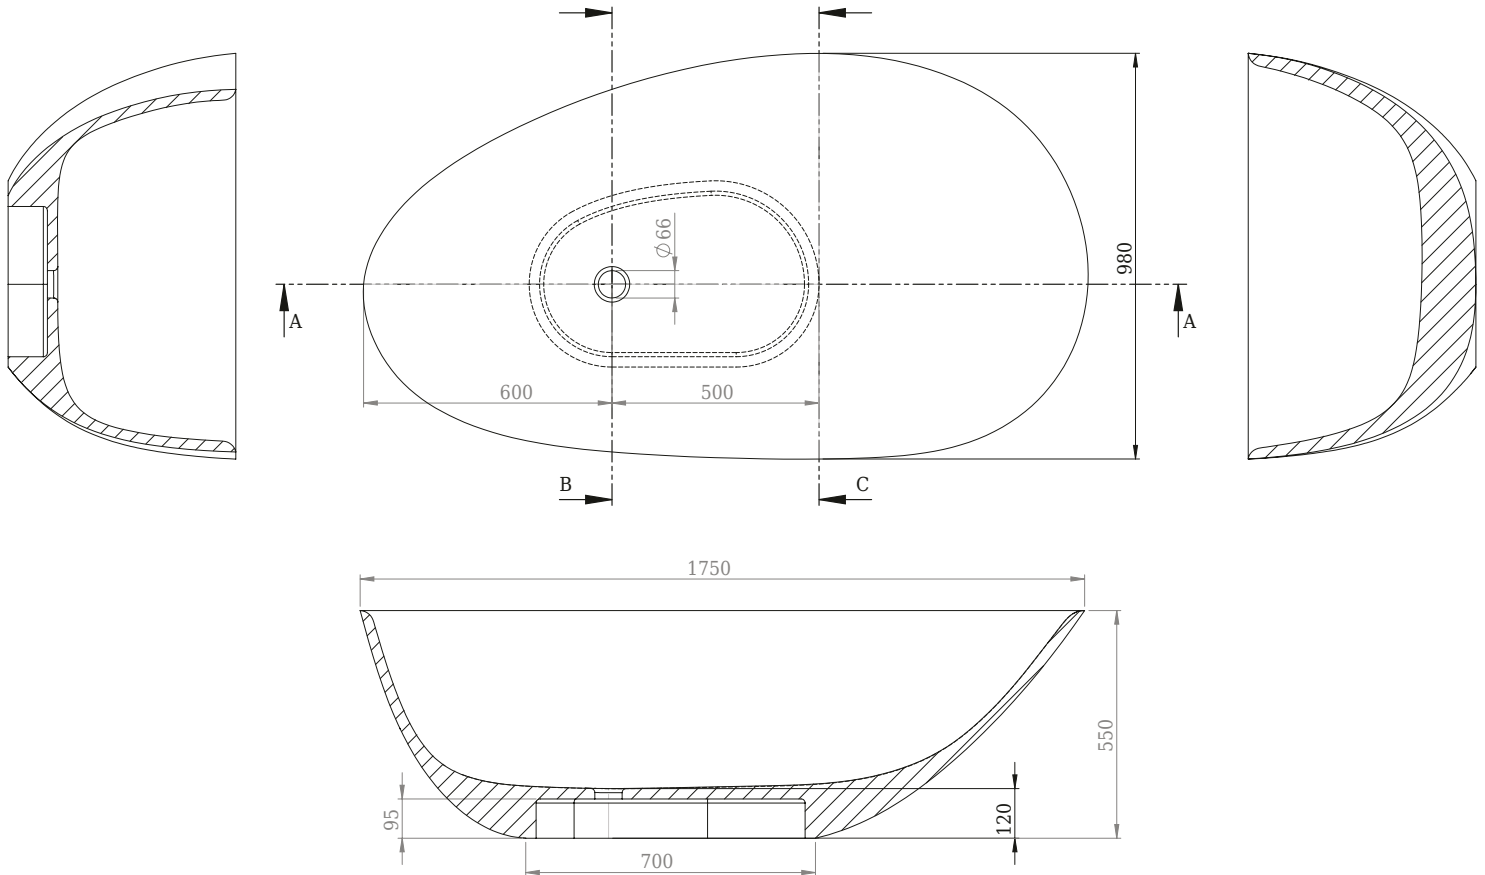

Muschel bathtub

10 year
guarantee
Acovi®

timeless
danish
design

made
to
measure

Muschel bathtub

SPECIFICATIONS

SKU:	40030040
EAN13:	5700400300407
Colour:	Matte white
Litre:	250 overflow
Size product:	55cm / 175cm / 98cm nett
Weight product:	220kg nett
Size packaging:	70cm / 184cm / 110cm brutto
Weight packaging:	260kg brutto
Material:	Acovi® Solid Surface

10-year colour fastness warranty on all Acovi® Solid Surface products.

Bathtub is inclusive waste, trap and 80cm drain hose.

10 year
guarantee
Acovi®

timeless
danish
design

made
to
measure