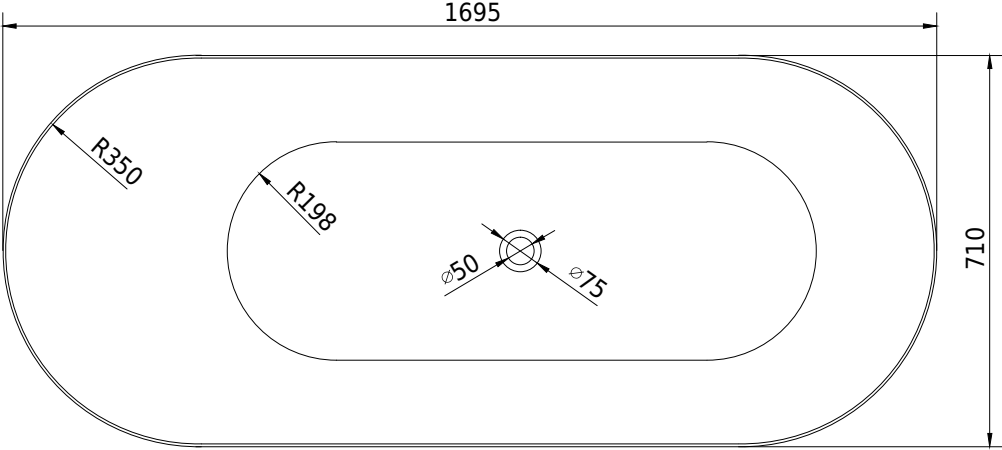

SQ1 oval bathtub

10 year guarantee Acovi® | timeless danish design | made to measure

SQ1 oval bathtub

SPECIFICATIONS

SKU:	40030041
EAN13:	5700400300414
Colour:	Matte white
Litre:	260 overflow
Size product:	55cm / 169.5cm / 71cm nett
Weight product:	168kg nett
Size packaging:	70cm / 180cm / 81cm brutto
Weight packaging:	213kg brutto
Material:	Acovi® Solid Surface

10-year colour fastness warranty on all Acovi® Solid Surface products.

Bathtub is inclusive waste, trap and 80cm drain hose.

Bathtub has an overflow.

10 year
guarantee
Acovi®

timeless
danish
design

made
to
measure