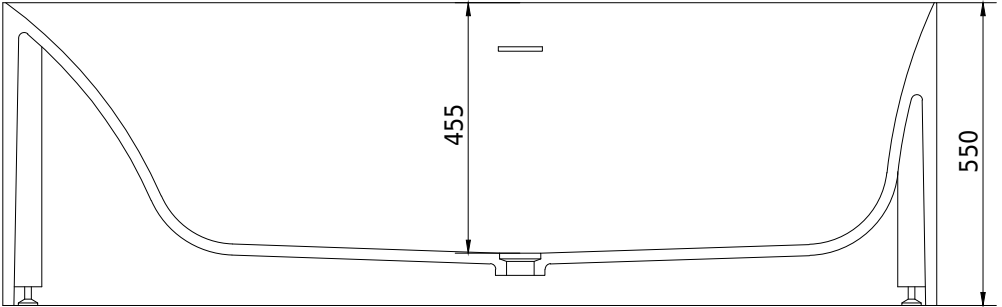

SQ1 oval bathtub

10 year guarantee Acovi® | timeless danish design | made to measure

SQ1 oval bathtub

SPECIFICATIONS

SKU:	40030041
EAN13:	5700400300414
Colour:	Matte white
Litre:	260 overflow
Size product:	55cm / 169.5cm / 71cm nett
Weight product:	168kg nett
Size packaging:	70cm / 180cm / 81cm brutto
Weight packaging:	213kg brutto
Material:	Acovi® Solid Surface

10-year colour fastness warranty on all Acovi® Solid Surface products.

Bathtub is inclusive waste, trap and 80cm drain hose.

Bathtub has an overflow.

10 year
guarantee
Acovi®

timeless
danish
design

made
to
measure