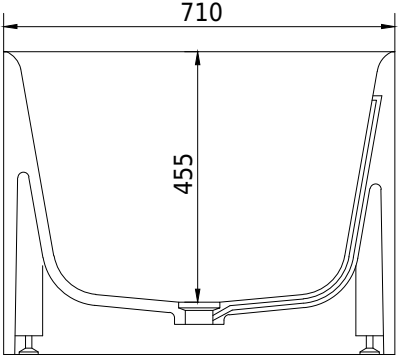

SQ1 oval bathtub

10 year guarantee Acovi® | timeless danish design | made to measure

SQ1 oval bathtub

SPECIFICATIONS

SKU:	40030041
EAN13:	5700400300414
Colour:	Matte white
Litre:	260 overflow
Size product:	55cm / 169.5cm / 71cm nett
Weight product:	168kg nett
Size packaging:	70cm / 180cm / 81cm brutto
Weight packaging:	213kg brutto
Material:	Acovi® Solid Surface

10-year colour fastness warranty on all Acovi® Solid Surface products.

Bathtub is inclusive waste, trap and 80cm drain hose.

Bathtub has an overflow.

10 year
guarantee
Acovi®

timeless
danish
design

made
to
measure