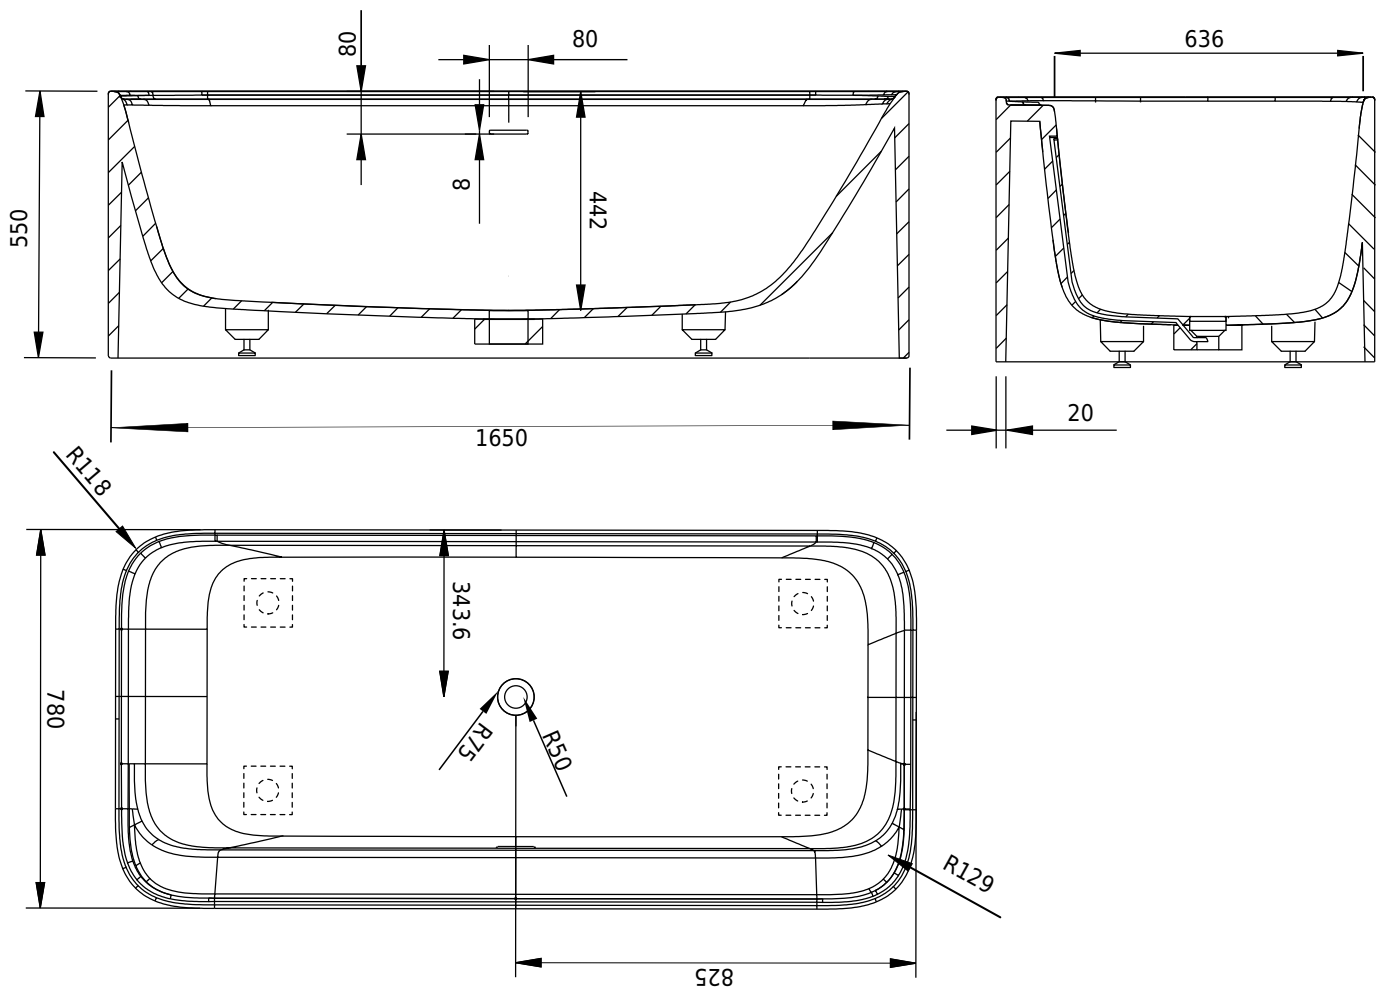

Yuno bathtub

10 year
guarantee
Acovi®

timeless
danish
design

made
to
measure

Yuno bathtub

SPECIFICATIONS

SKU:	40030047
EAN13:	5700400300476
Colour:	Matte white
Litre:	350 overflow
Size product:	55cm / 165cm / 78cm nett
Weight product:	223kg nett
Size packaging:	70cm / 175cm / 88cm brutto
Weight packaging:	239kg brutto
Material:	Acovi® Solid Surface

10-year colour fastness warranty on all Acovi® Solid Surface products.

Bathtub is inclusive waste, trap and 80cm drain hose.

Bathtub has an overflow.

10 year
guarantee
Acovi®

timeless
danish
design

made
to
measure