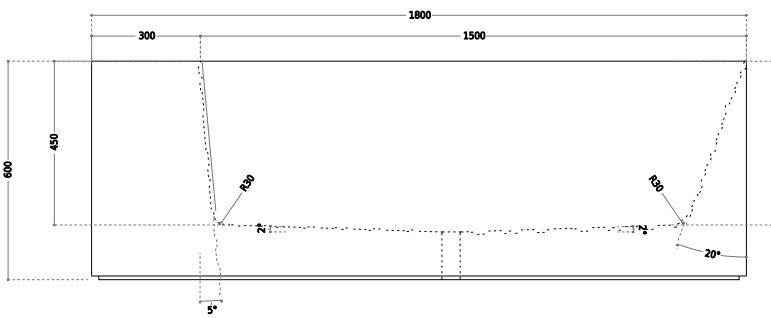

Kanal bathtub

10 year
guarantee
Acovi®

timeless
danish
design

made
to
measure

Kanal bathtub

SPECIFICATIONS

SKU:	40030052
EAN13:	5700400300520
Colour:	Matte white
Litre:	350 overflow
Size product:	60cm / 180cm / 75cm nett
Weight product:	240kg nett
Size packaging:	76cm / 195cm / 85cm brutto
Weight packaging:	280kg brutto
Material:	Acovi® Solid Surface

10-year colour fastness warranty on all Acovi® Solid Surface products.

Bathtub is inclusive waste, trap and 80cm drain hose.

Bathtub has an overflow.

10 year
guarantee
Acovi®

timeless
danish
design

made
to
measure