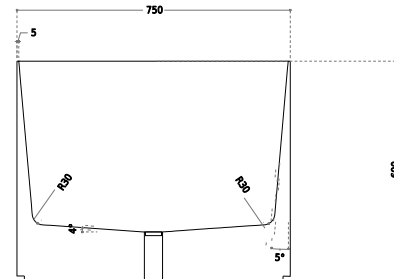

Kanal bathtub

10 year
guarantee
Acovi®

timeless
danish
design

made
to
measure

Kanal bathtub

SPECIFICATIONS

SKU:	40030052
EAN13:	5700400300520
Colour:	Matte white
Litre:	350 overflow
Size product:	60cm / 180cm / 75cm nett
Weight product:	240kg nett
Size packaging:	76cm / 195cm / 85cm brutto
Weight packaging:	280kg brutto
Material:	Acovi® Solid Surface

10-year colour fastness warranty on all Acovi® Solid Surface products.

Bathtub is inclusive waste, trap and 80cm drain hose.

Bathtub has an overflow.

10 year
guarantee
Acovi®

timeless
danish
design

made
to
measure