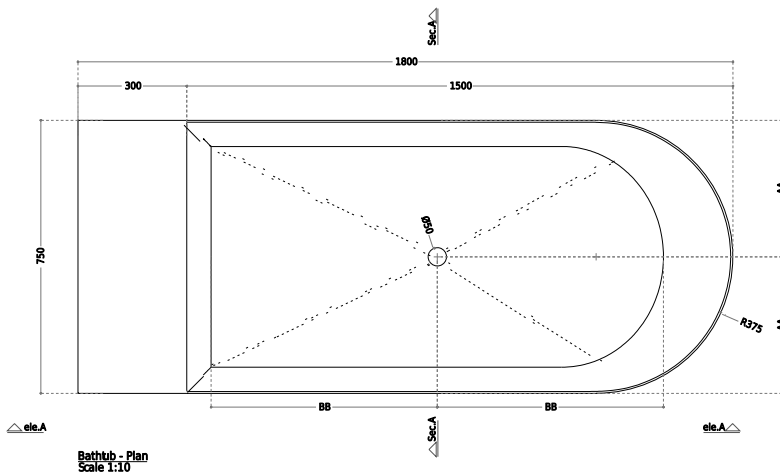

Kanal bathtub

10 year
guarantee
Acovi®

timeless
danish
design

made
to
measure

Kanal bathtub

SPECIFICATIONS

SKU:	40030052
EAN13:	5700400300520
Colour:	Matte white
Litre:	350 overflow
Size product:	60cm / 180cm / 75cm nett
Weight product:	240kg nett
Size packaging:	76cm / 195cm / 85cm brutto
Weight packaging:	280kg brutto
Material:	Acovi® Solid Surface

10-year colour fastness warranty on all Acovi® Solid Surface products.

Bathtub is inclusive waste, trap and 80cm drain hose.

Bathtub has an overflow.

10 year
guarantee
Acovi®

timeless
danish
design

made
to
measure