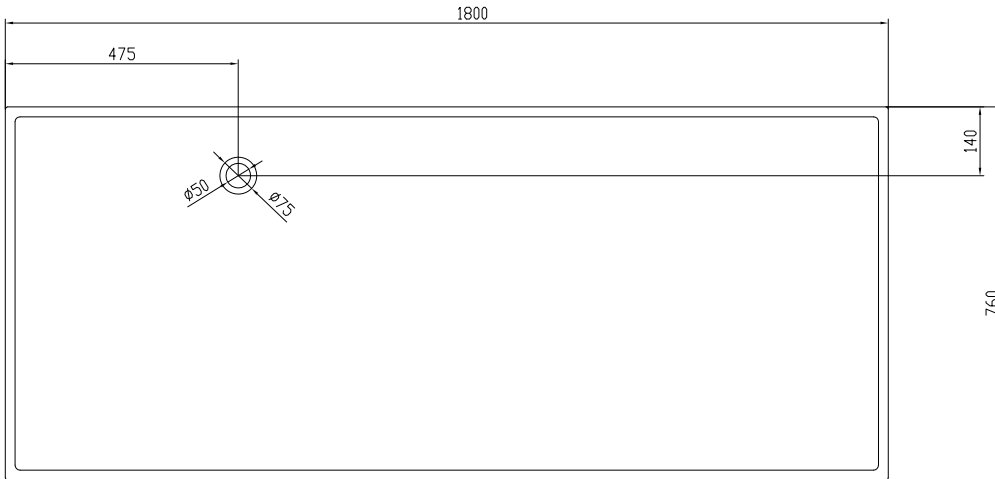

Lövestad 180 bathtub

10 year
guarantee
Acovi®

timeless
danish
design

made
to
measure

Lövestad 180 bathtub

SPECIFICATIONS

SKU:	40030010
EAN13:	5700400300100
Colour:	Matte white
Litre:	350 overflow
Size product:	58cm / 180cm / 76cm nett
Weight product:	170kg nett
Size packaging:	73cm / 190cm / 86cm brutto
Weight packaging:	215kg brutto
Material:	Acovi® Solid Surface

10-year colour fastness warranty on all Acovi® Solid Surface products.

Bathtub is inclusive waste, trap and 80cm drain hose.

Bathtub has an overflow.

10 year
guarantee
Acovi®

timeless
danish
design

made
to
measure