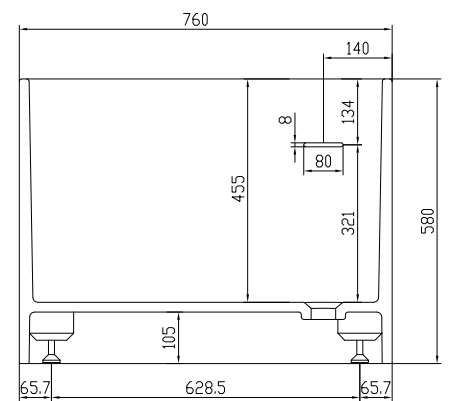

Lövestad 180 bathtub

10 year
guarantee
Acovi®

timeless
danish
design

made
to
measure

Lövestad 180 bathtub

SPECIFICATIONS

SKU:	40030010
EAN13:	5700400300100
Colour:	Matte white
Litre:	350 overflow
Size product:	58cm / 180cm / 76cm nett
Weight product:	170kg nett
Size packaging:	73cm / 190cm / 86cm brutto
Weight packaging:	215kg brutto
Material:	Acovi® Solid Surface