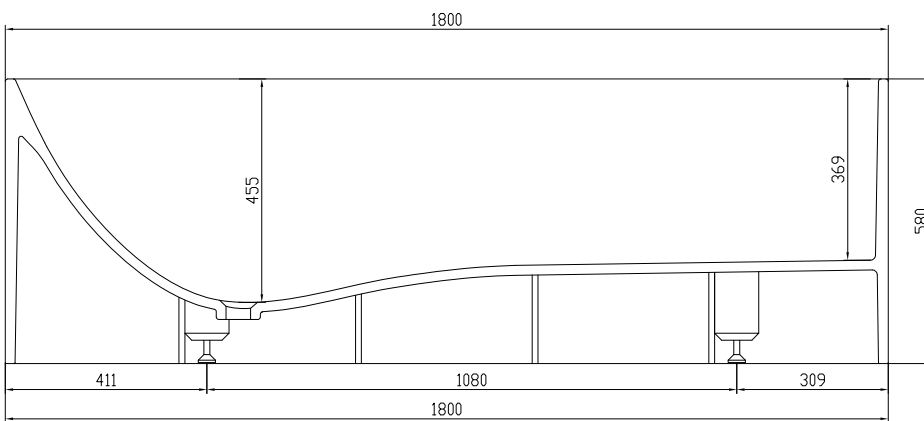

Lövestad 180 bathtub

10 year
guarantee
Acovi®

timeless
danish
design

made
to
measure

Lövestad 180 bathtub

SPECIFICATIONS

SKU:	40030010
EAN13:	5700400300100
Colour:	Matte white
Litre:	350 overflow
Size product:	58cm / 180cm / 76cm nett
Weight product:	170kg nett
Size packaging:	73cm / 190cm / 86cm brutto
Weight packaging:	215kg brutto
Material:	Acovi® Solid Surface

10-year colour fastness warranty on all Acovi® Solid Surface products.

Bathtub is inclusive waste, trap and 80cm drain hose.

Bathtub has an overflow.

10 year
guarantee
Acovi®

timeless
danish
design

made
to
measure