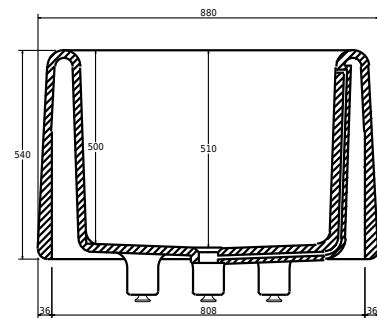

Heritage greige bathtub

TOP VIEW

10 year
guarantee
Acovi®

timeless
danish
design

made
to
measure

Heritage greige bathtub

SPECIFICATIONS

| | |
|--------------------------|-----------------------------|
| SKU: | 40030065 |
| EAN13: | 5700400300650 |
| Colour: | Matte white/greige |
| Size product: | 65cm / 175cm / 89cm nett |
| Weight product: | 180kg nett |
| Size packaging: | 80cm / 190cm / 100cm brutto |
| Weight packaging: | 200kg brutto |
| Material: | |