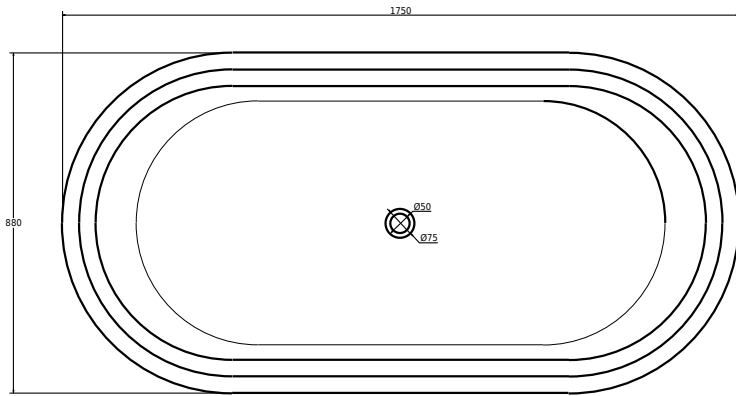

Heritage greige bathtub

TOP VIEW

10 year
guarantee
Acovi®

timeless
danish
design

made
to
measure

Heritage greige bathtub

SPECIFICATIONS

| | |
|--------------------------|-----------------------------|
| SKU: | 40030065 |
| EAN13: | 5700400300650 |
| Colour: | Matte white/greige |
| Size product: | 65cm / 175cm / 89cm nett |
| Weight product: | 180kg nett |
| Size packaging: | 80cm / 190cm / 100cm brutto |
| Weight packaging: | 200kg brutto |
| Material: | |