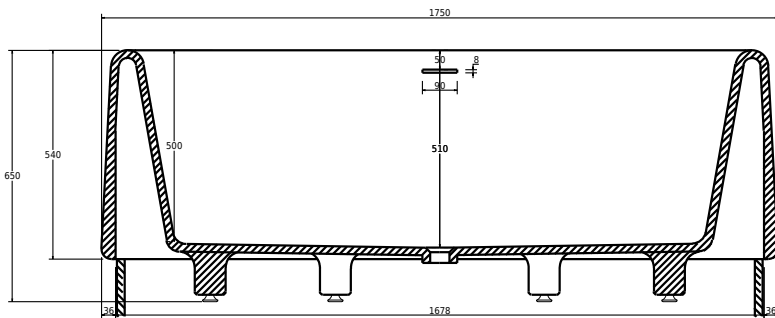

Heritage greige bathtub

TOP VIEW

10 year
guarantee
Acovi®

timeless
danish
design

made
to
measure

Heritage greige bathtub

SPECIFICATIONS

| | |
|--------------------------|-----------------------------|
| SKU: | 40030065 |
| EAN13: | 5700400300650 |
| Colour: | Matte white/greige |
| Size product: | 65cm / 175cm / 89cm nett |
| Weight product: | 180kg nett |
| Size packaging: | 80cm / 190cm / 100cm brutto |
| Weight packaging: | 200kg brutto |
| Material: | |