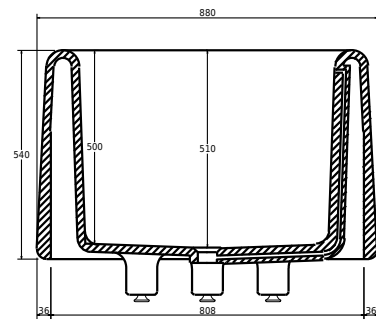

10 year
guarantee
Acovi®

timeless
danish
design

made
to
measure