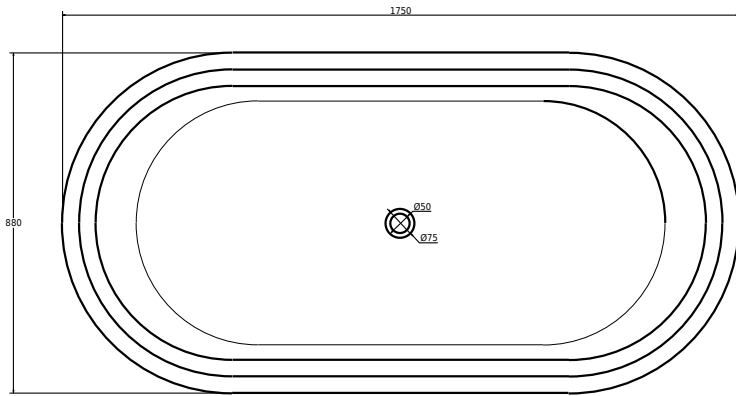

Heritage white bathtub

TOP VIEW