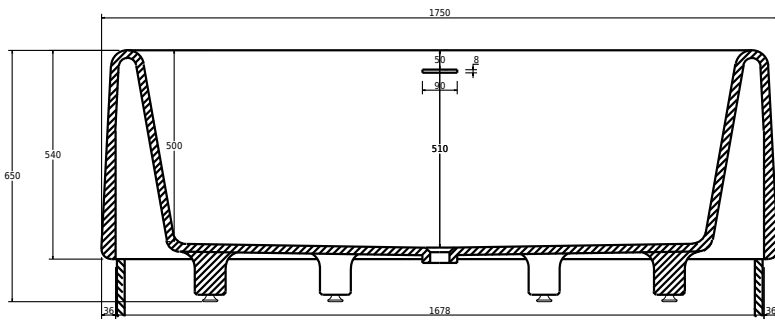

TOP VIEW

10 year
guarantee
Acovi®

timeless
danish
design

made
to
measure