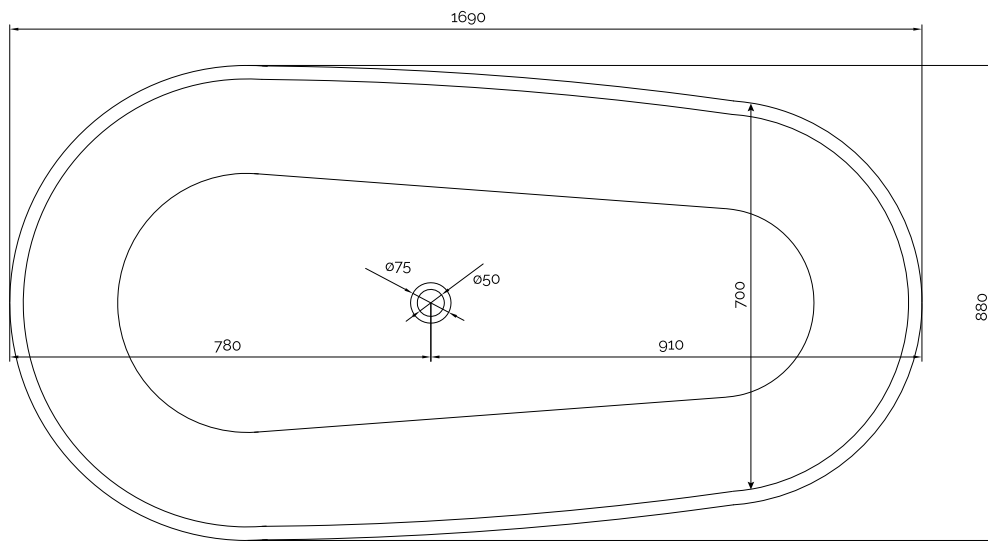

# Hammershus bathtub

10 year  
guarantee  
Acovi®

timeless  
danish  
design

made  
to  
measure

# Hammershus bathtub

## SPECIFICATIONS

<b>SKU:</b>	40030014
<b>EAN13:</b>	5700400300148
<b>Colour:</b>	Matte white
<b>Litre:</b>	300 overflow
<b>Size product:</b>	55cm / 169cm / 88cm nett
<b>Weight product:</b>	165kg nett
<b>Size packaging:</b>	70cm / 179cm / 98cm brutto
<b>Weight packaging:</b>	205kg brutto
<b>Material:</b>	Acovi® Solid Surface

made  
to  
measure