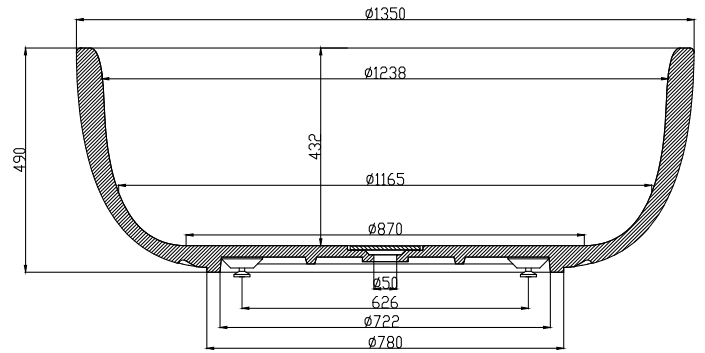

# Tromsø bathtub

10 year  
guarantee  
Acovi®

timeless  
danish  
design

made  
to  
measure

# Tromsø bathtub

## SPECIFICATIONS

<b>SKU:</b>	40030004
<b>EAN13:</b>	5700400300049
<b>Colour:</b>	Matte white
<b>Litre:</b>	400 overflow
<b>Size product:</b>	48cm / 135cm / 135cm nett
<b>Weight product:</b>	150kg nett
<b>Size packaging:</b>	64cm / 145cm / 145cm brutto
<b>Weight packaging:</b>	195kg brutto
<b>Material:</b>	Acovi® Solid Surface

10-year colour fastness warranty on all Acovi® Solid Surface products.

Bathtub is inclusive waste, trap and 80cm drain hose.

10 year  
guarantee  
Acovi®

timeless  
danish  
design

made  
to  
measure