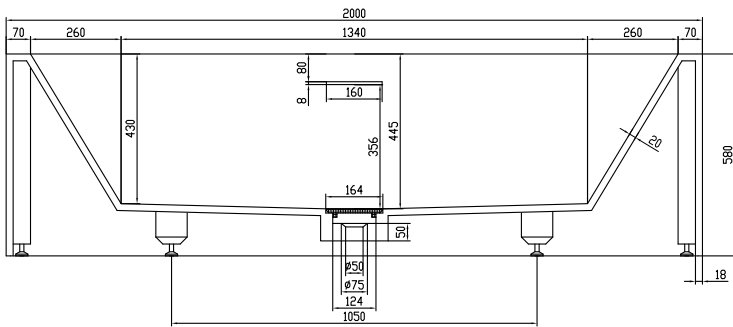

Fredensborg large bathtub

10 year
guarantee
Acovi®

timeless
danish
design

made
to
measure

Fredensborg large bathtub

SPECIFICATIONS

SKU:	40030020
EAN13:	5700400300209
Colour:	Matte white
Litre:	380 overflow
Size product:	58cm / 200cm / 100cm nett
Weight product:	250kg nett
Size packaging:	73cm / 210cm / 110cm brutto
Weight packaging:	290kg brutto
Material:	Acovi® Solid Surface

10-year colour fastness warranty on all Acovi® Solid Surface products.

Bathtub is inclusive waste, trap and 80cm drain hose.

Bathtub has an overflow.

10 year
guarantee
Acovi®

timeless
danish
design

made
to
measure