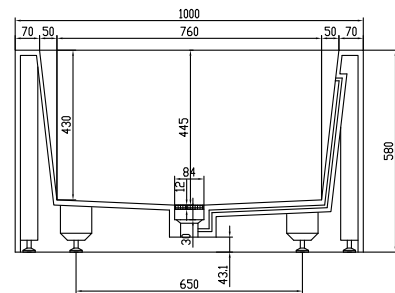

Fredensborg large bathtub

10 year
guarantee
Acovi®

timeless
danish
design

made
to
measure

Fredensborg large bathtub

SPECIFICATIONS

SKU:	40030020
EAN13:	5700400300209
Colour:	Matte white
Litre:	380 overflow
Size product:	58cm / 200cm / 100cm nett
Weight product:	250kg nett
Size packaging:	73cm / 210cm / 110cm brutto
Weight packaging:	290kg brutto
Material:	Acovi® Solid Surface

10-year colour fastness warranty on all Acovi® Solid Surface products.

Bathtub is inclusive waste, trap and 80cm drain hose.

Bathtub has an overflow.

10 year
guarantee
Acovi®

timeless
danish
design

made
to
measure