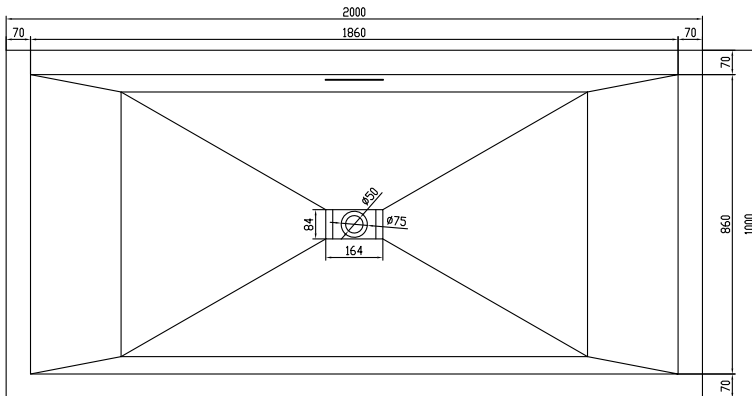

Fredensborg large bathtub

10 year
guarantee
Acovi®

timeless
danish
design

made
to
measure

Fredensborg large bathtub

SPECIFICATIONS

SKU:	40030020
EAN13:	5700400300209
Colour:	Matte white
Litre:	380 overflow
Size product:	58cm / 200cm / 100cm nett
Weight product:	250kg nett
Size packaging:	73cm / 210cm / 110cm brutto
Weight packaging:	290kg brutto
Material:	Acovi® Solid Surface

10-year colour fastness warranty on all Acovi® Solid Surface products.

Bathtub is inclusive waste, trap and 80cm drain hose.

Bathtub has an overflow.

10 year
guarantee
Acovi®

timeless
danish
design

made
to
measure