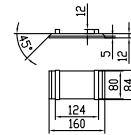

Fredensborg large bathtub

10 year
guarantee
Acovi®

timeless
danish
design

made
to
measure

Fredensborg large bathtub

SPECIFICATIONS

SKU:	40030020
EAN13:	5700400300209
Colour:	Matte white
Litre:	380 overflow
Size product:	58cm / 200cm / 100cm nett
Weight product:	250kg nett
Size packaging:	73cm / 210cm / 110cm brutto
Weight packaging:	290kg brutto
Material:	Acovi® Solid Surface