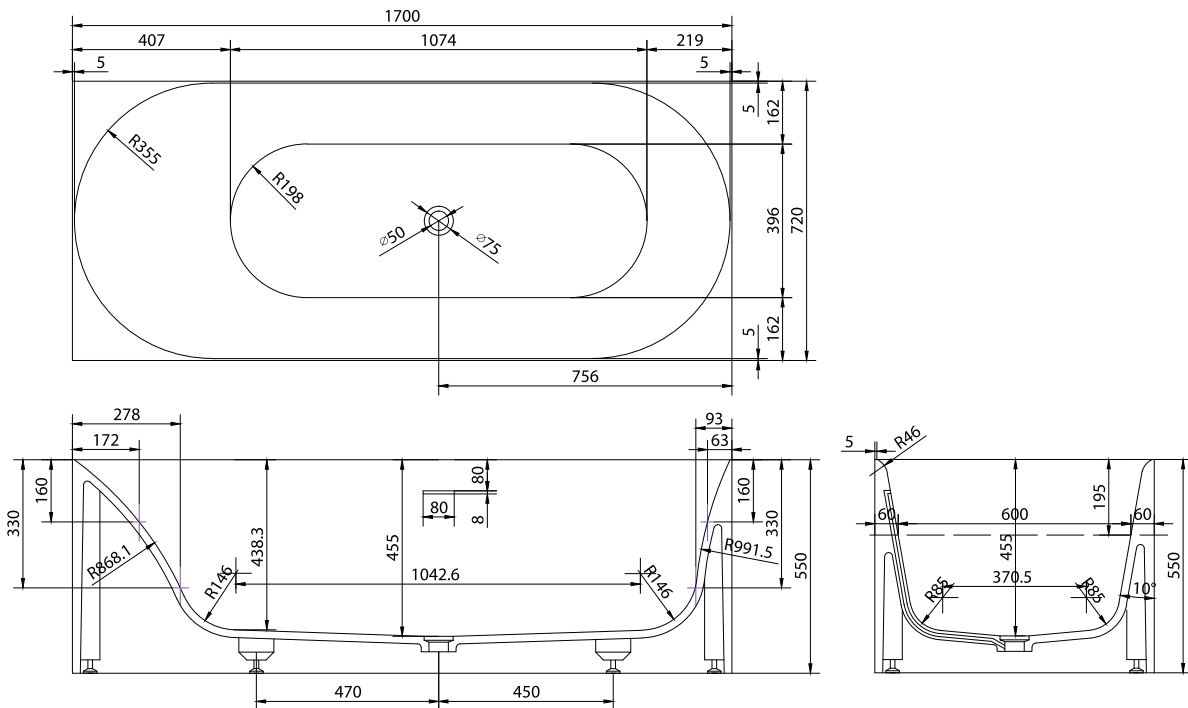

SQ1 bathtub

SKU: 40030034

Colour: Matte white
Litre: 260 overflow
Size: 55cm / 170cm / 72cm
Weight: 192kg nett

SQ1 bathtub details:

Please note that there may be a tolerance of ± 5 mm as all products are hand sanded.