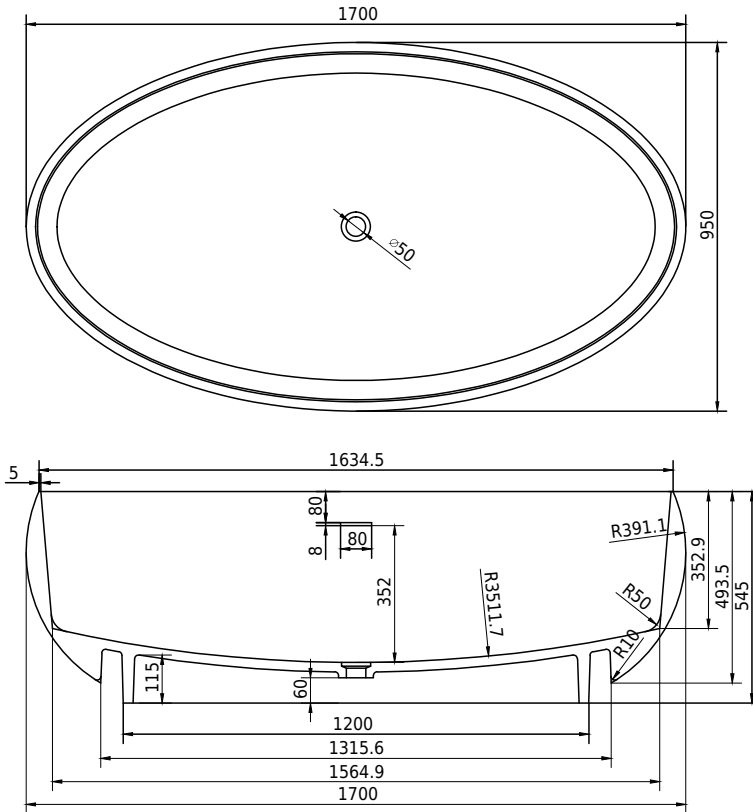

# Rosenborg bathtub

SKU: 40030035

- Colour:** Matte white
- Litre:** 340 overflow
- Size:** 55cm / 170cm / 95cm
- Weight:** 185kg nett

## Rosenborg bathtub details:

Please note that there may be a tolerance of  $\pm 5$ mm as all products are hand sanded.