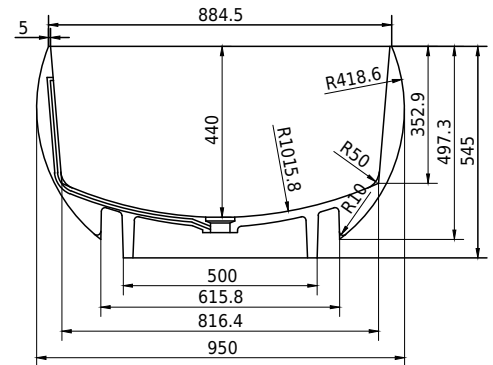

# Rosenborg bathtub

SKU: 40030035

- Colour:** Matte white
- Litre:** 340 overflow
- Size:** 55cm / 170cm / 95cm
- Weight:** 185kg nett

## Rosenborg bathtub details:

Please note that there may be a tolerance of  $\pm 5$ mm as all products are hand sanded.