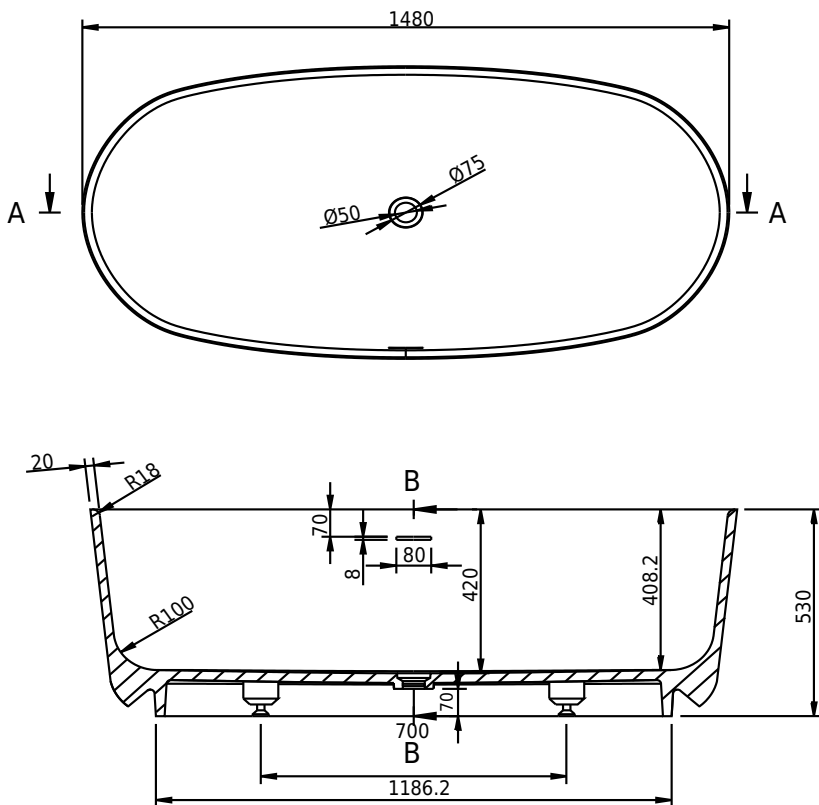

# Hornbæk 148 bathtub

SKU: 40030038

<b>Colour:</b>	Matte white
<b>Litre:</b>	260 overflow
<b>Size:</b>	53cm / 148cm / 75cm
<b>Weight:</b>	110kg nett

## Hornbæk 148 bathtub details:

Please note that there may be a tolerance of  $\pm 5$ mm as all products are hand sanded.