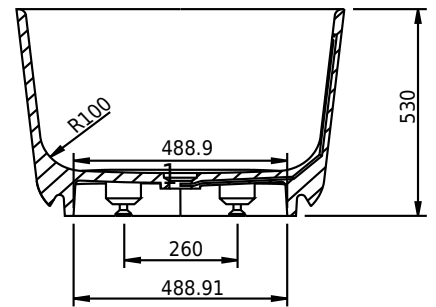

# Hornbæk 148 bathtub

SKU: 40030038

<b>Colour:</b>	Matte white
<b>Litre:</b>	260 overflow
<b>Size:</b>	53cm / 148cm / 75cm
<b>Weight:</b>	110kg nett

## Hornbæk 148 bathtub details:

Please note that there may be a tolerance of  $\pm 5$ mm as all products are hand sanded.