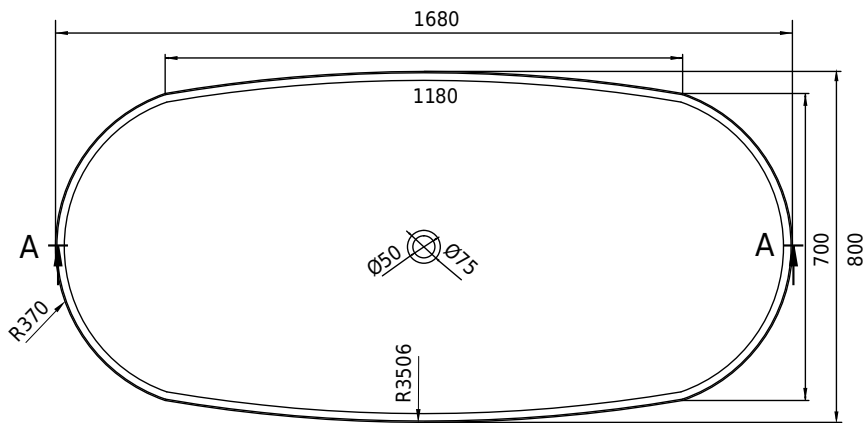

# Hornbæk 168 bathtub

SKU: 40030039

<b>Colour:</b>	Matte white
<b>Litre:</b>	360 overflow
<b>Size:</b>	53cm / 168cm / 80cm
<b>Weight:</b>	131kg nett

## Hornbæk 168 bathtub details:

Please note that there may be a tolerance of  $\pm 5$ mm as all products are hand sanded.