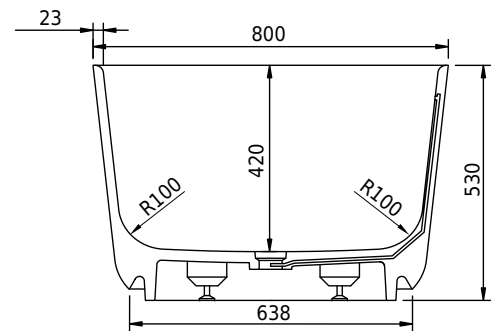

# Hornbæk 168 bathtub

SKU: 40030039

<b>Colour:</b>	Matte white
<b>Litre:</b>	360 overflow
<b>Size:</b>	53cm / 168cm / 80cm
<b>Weight:</b>	131kg nett

## Hornbæk 168 bathtub details:

Please note that there may be a tolerance of  $\pm 5$ mm as all products are hand sanded.