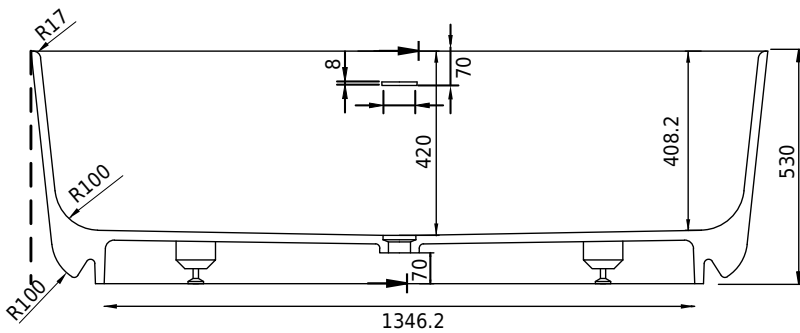

# Hornbæk 168 bathtub

SKU: 40030039

<b>Colour:</b>	Matte white
<b>Litre:</b>	360 overflow
<b>Size:</b>	53cm / 168cm / 80cm
<b>Weight:</b>	131kg nett

## Hornbæk 168 bathtub details:

Please note that there may be a tolerance of  $\pm 5$ mm as all products are hand sanded.