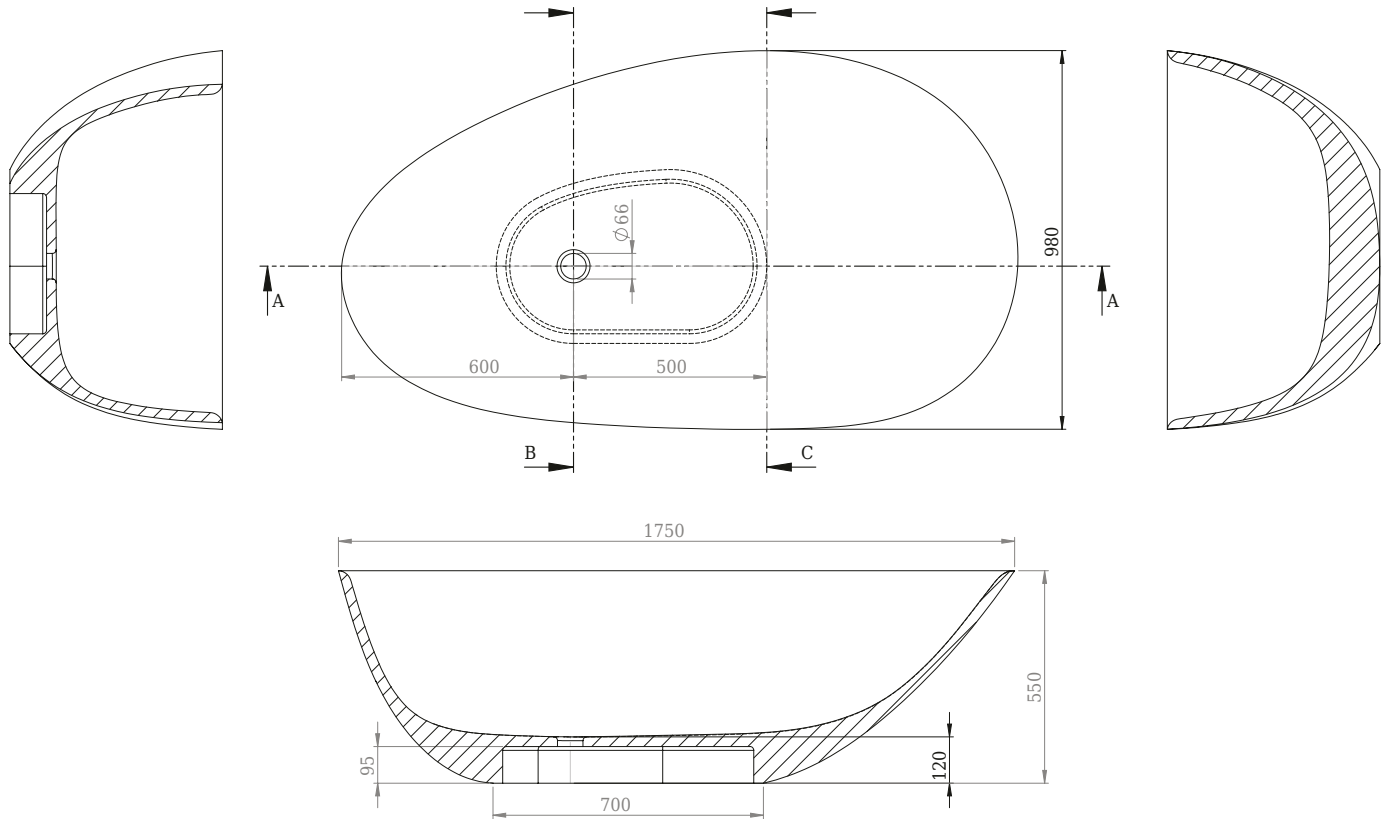

Muschel bathtub

SKU: 40030040

Colour:	Matte white
Litre:	250 overflow
Size:	55cm / 175cm / 98cm
Weight:	220kg nett

Muschel bathtub details:

Please note that there may be a tolerance of ± 5 mm as all products are hand sanded.