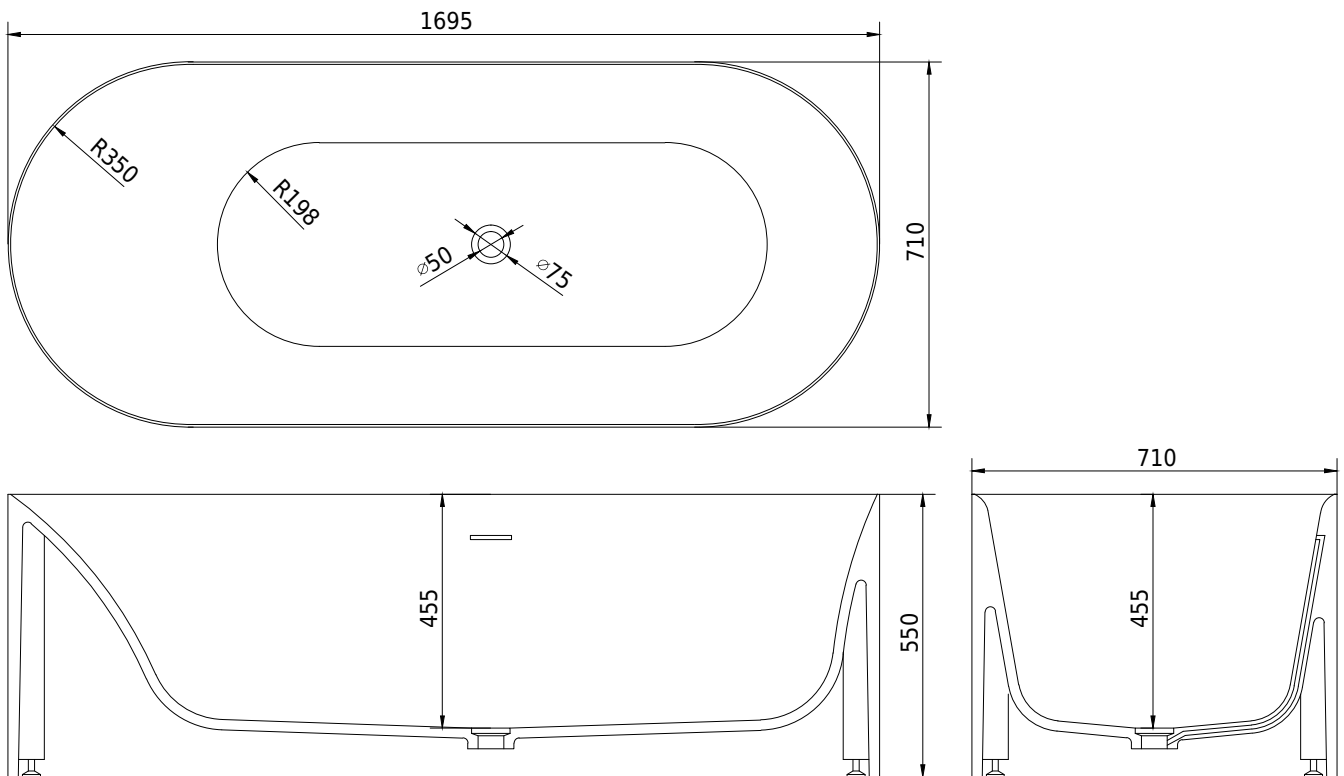

SQ1 oval bathtub

SKU: 40030041

Colour:	Matte white
Litre:	260 overflow
Size:	55cm / 169.5cm / 71cm
Weight:	168kg nett

SQ1 oval bathtub details:

Please note that there may be a tolerance of ± 5 mm as all products are hand sanded.