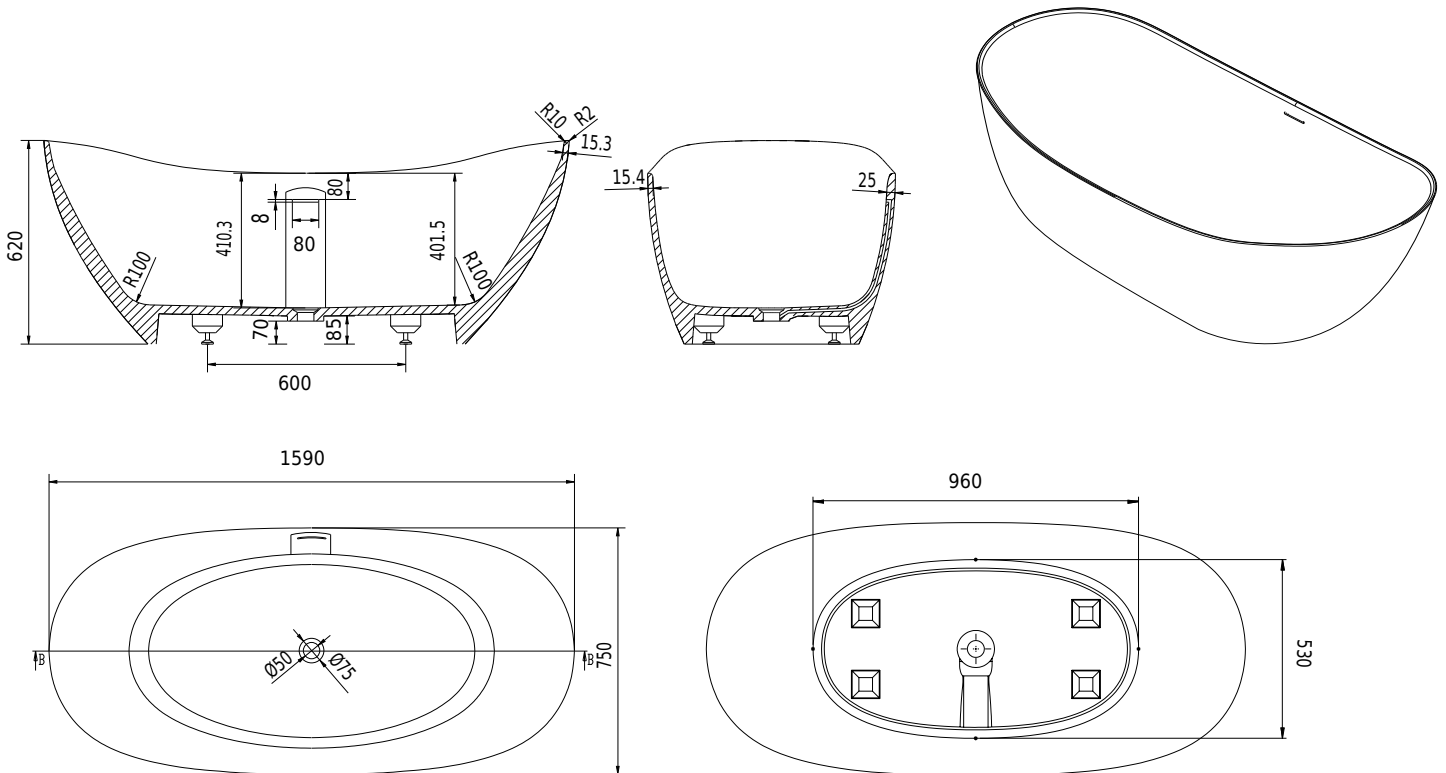

TQ5 bathtub

SKU: 40030045

Colour:	Matte white
Litre:	270 overflow
Size:	62cm / 159cm / 75cm
Weight:	143kg nett

TQ5 bathtub details:

Please note that there may be a tolerance of ± 5 mm as all products are hand sanded.