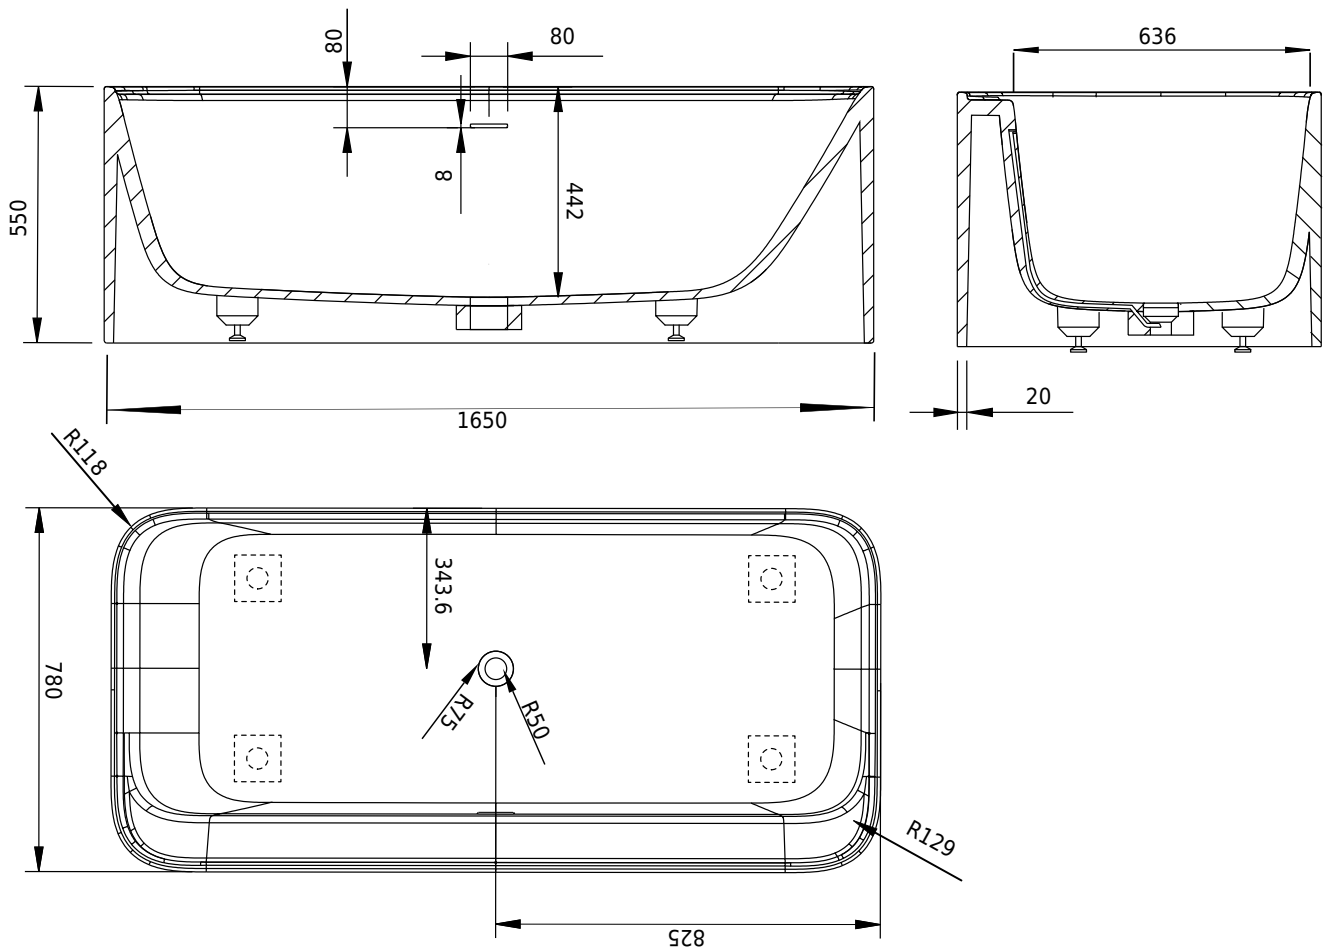

# Yuno bathtub

SKU: 40030047

<b>Colour:</b>	Matte white
<b>Litre:</b>	350 overflow
<b>Size:</b>	55cm / 165cm / 78cm
<b>Weight:</b>	223kg nett

## Yuno bathtub details:

Please note that there may be a tolerance of  $\pm 5$ mm as all products are hand sanded.