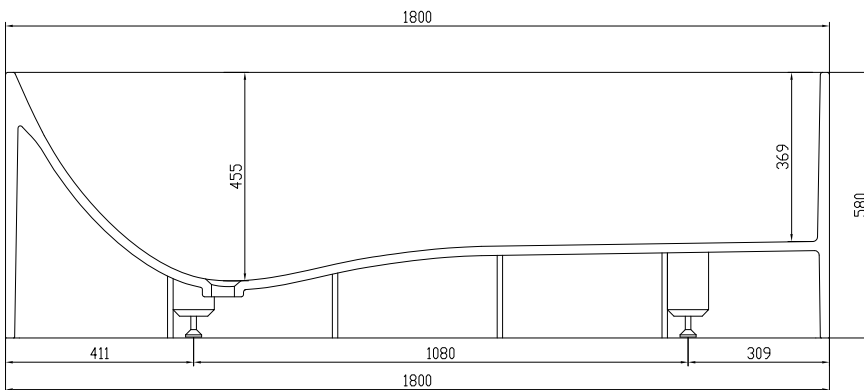

Lövestad 180 bathtub

SKU: 40030010

Colour:	Matte white
Litre:	350 overflow
Size:	58cm / 180cm / 76cm
Weight:	170kg nett

Lövestad 180 bathtub details:

Please note that there may be a tolerance of ± 5 mm as all products are hand sanded.