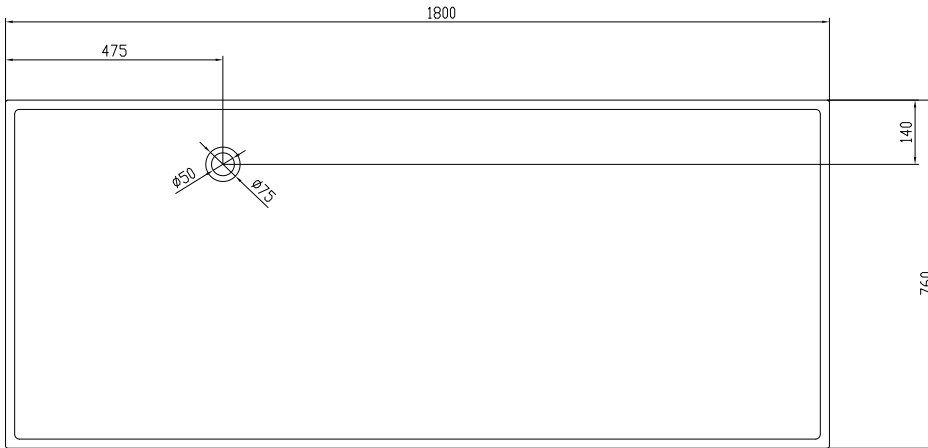

Lövestad 180 bathtub

SKU: 40030010

Colour:	Matte white
Litre:	350 overflow
Size:	58cm / 180cm / 76cm
Weight:	170kg nett

Lövestad 180 bathtub details:

Please note that there may be a tolerance of ± 5 mm as all products are hand sanded.