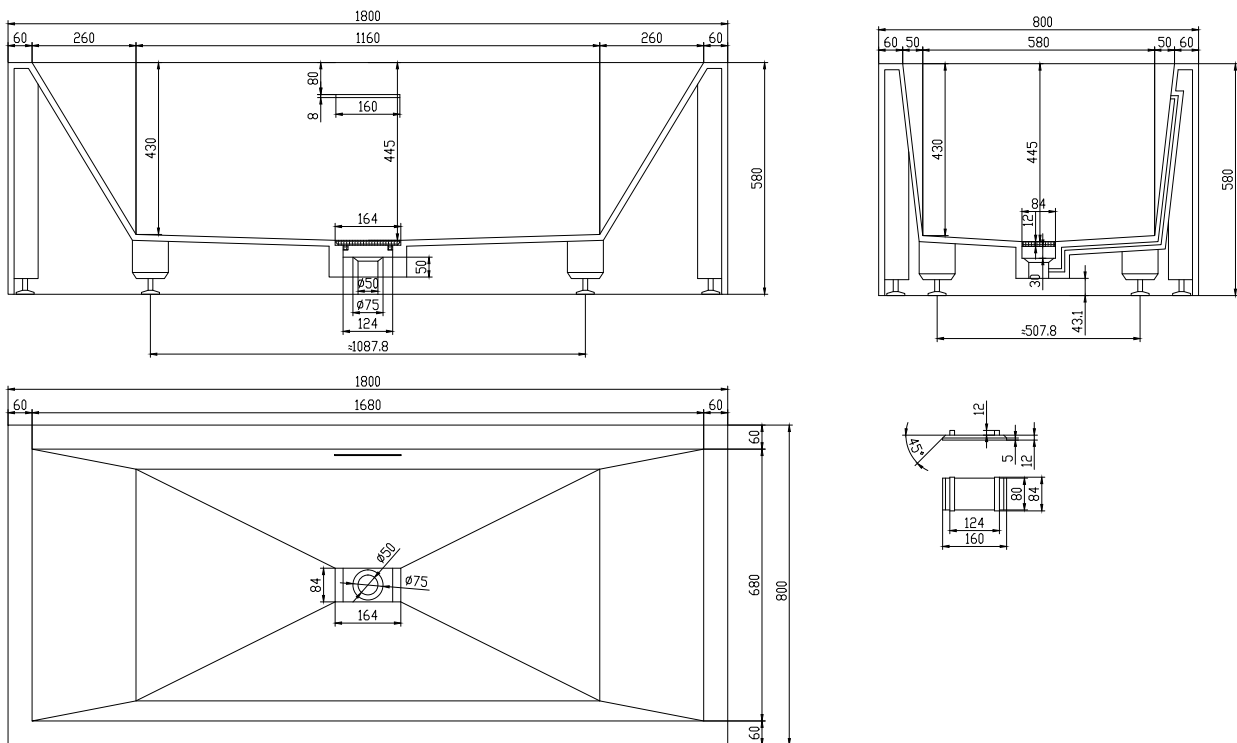

Fredensborg bathtub

SKU: 40030012

- Colour:** Matte white
- Litre:** 290 overflow
- Size:** 58cm / 180cm / 80cm
- Weight:** 195kg nett

Fredensborg bathtub details:

Please note that there may be a tolerance of ± 5 mm as all products are hand sanded.