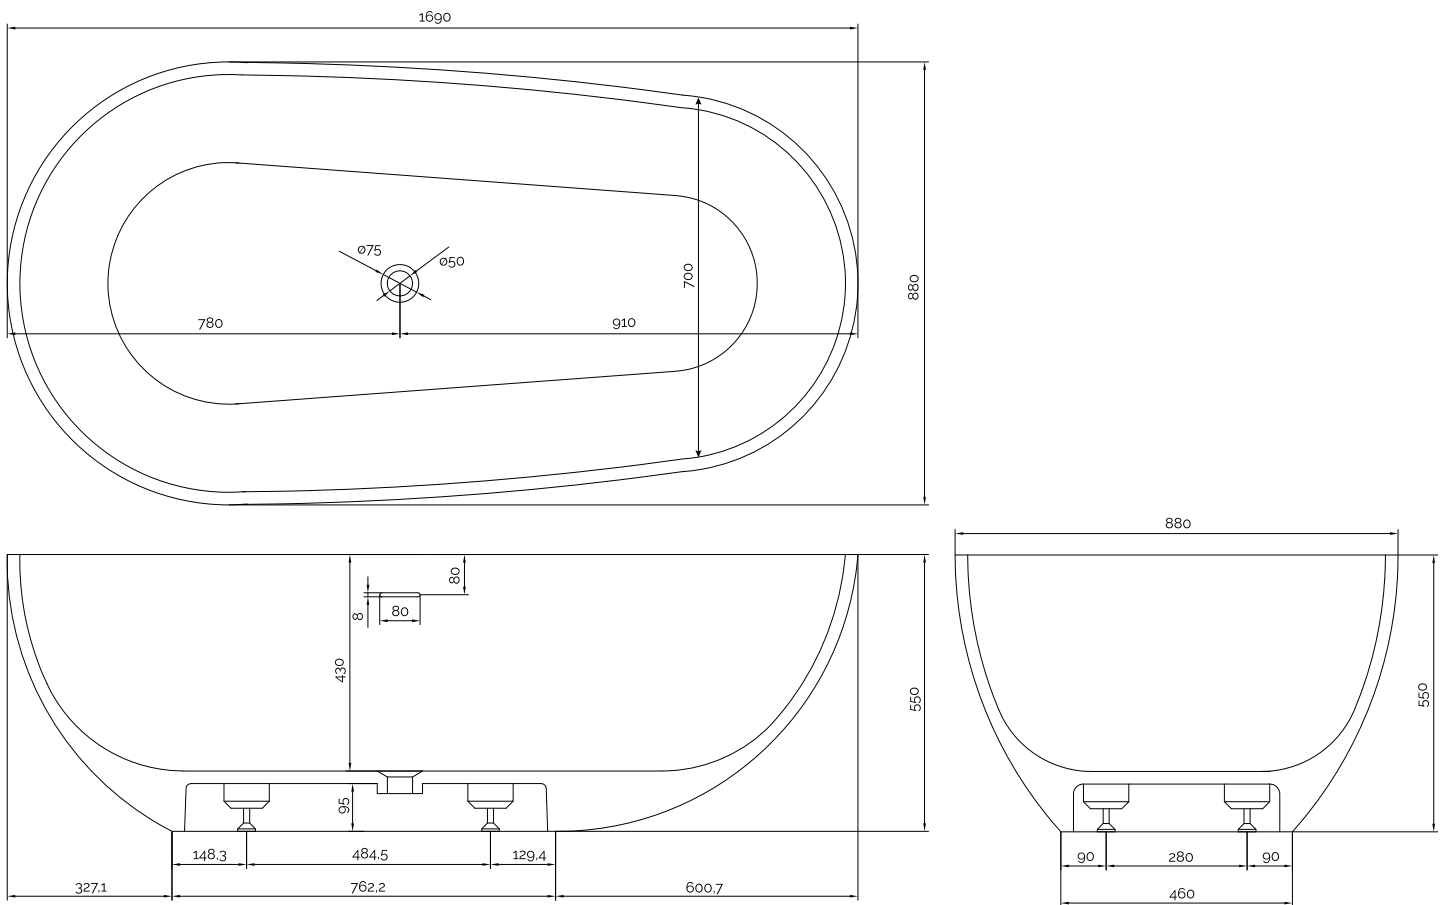

# Hammershus bathtub

SKU: 40030014

<b>Colour:</b>	Matte white
<b>Litre:</b>	300 overflow
<b>Size:</b>	55cm / 169cm / 88cm
<b>Weight:</b>	165kg nett

## Hammershus bathtub details:

Please note that there may be a tolerance of  $\pm 5$ mm as all products are hand sanded.