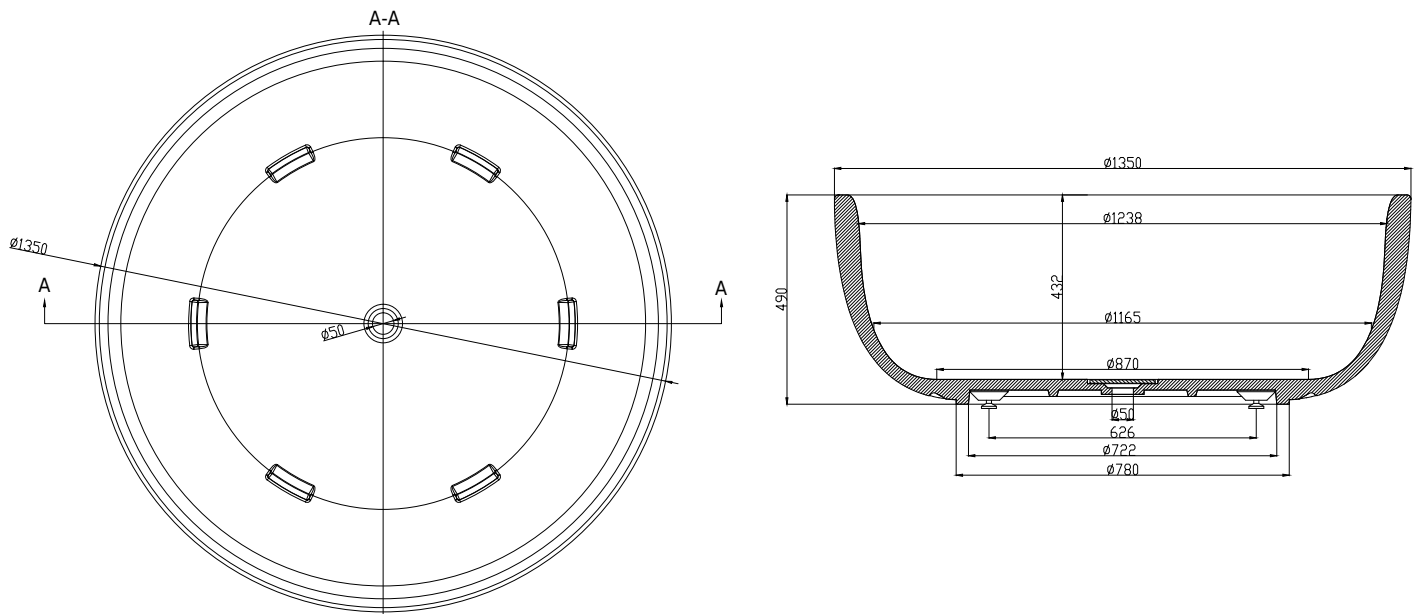

Copenhagen Bath

Bækkeskovvej
DK-2665 Vallensbæk Strand
CVR: DK32648622
Telefon: (+45) 3696 0747
contact@copenhagenbath.com
www.copenhagenbath.com

Tromsø bathtub

SKU: 40030004

Colour: Matte white
Litre: 400 overflow
Size: 48cm / 135cm / 135cm
Weight: 150kg nett

Tromsø bathtub details:

Please note that there may be a tolerance of ± 5 mm as all products are hand sanded.