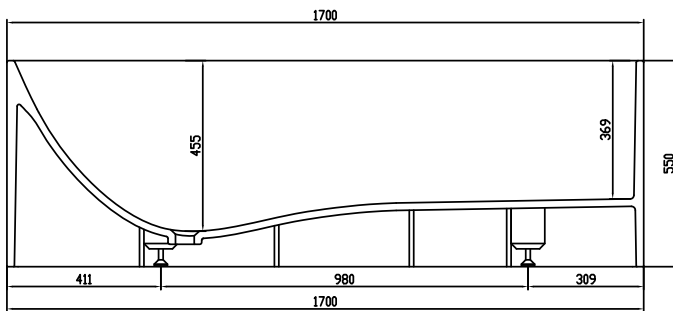

Lövestad 170 bathtub

SKU: 40030006

Colour:	Matte white
Litre:	310 overflow
Size:	55cm / 170cm / 72cm
Weight:	150kg nett

Lövestad 170 bathtub details:

Please note that there may be a tolerance of ± 5 mm as all products are hand sanded.