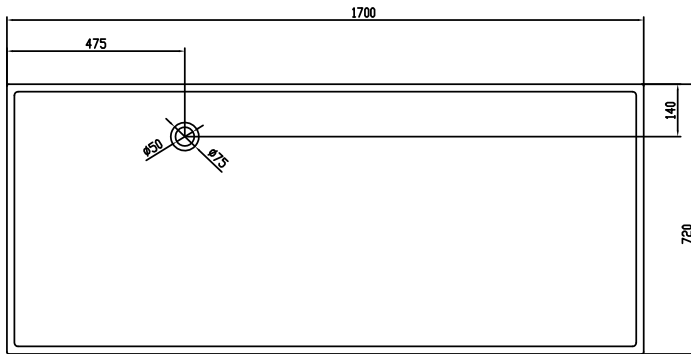

Lövestad 170 bathtub

SKU: 40030006

Colour:	Matte white
Litre:	310 overflow
Size:	55cm / 170cm / 72cm
Weight:	150kg nett

Lövestad 170 bathtub details:

Please note that there may be a tolerance of ± 5 mm as all products are hand sanded.