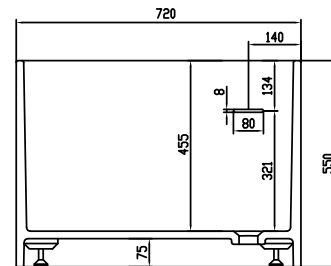

Lövestad 170 bathtub

SKU: 40030006

Colour:	Matte white
Litre:	310 overflow
Size:	55cm / 170cm / 72cm
Weight:	150kg nett

Lövestad 170 bathtub details:

Please note that there may be a tolerance of ± 5 mm as all products are hand sanded.