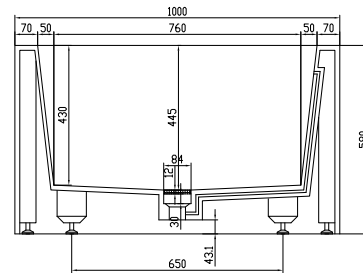

Fredensborg large bathtub

SKU: 40030020

Colour: Matte white
Litre: 380 overflow
Size: 58cm / 200cm / 100cm
Weight: 250kg nett

Fredensborg large bathtub details: