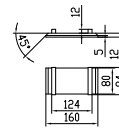

Fredensborg large bathtub

SKU: 40030020

Colour: Matte white
Litre: 380 overflow
Size: 58cm / 200cm / 100cm
Weight: 250kg nett

Fredensborg large bathtub details: