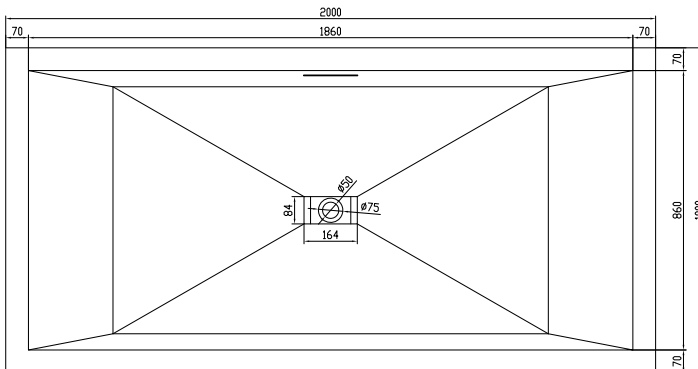

Fredensborg large bathtub

SKU: 40030020

Colour: Matte white
Litre: 380 overflow
Size: 58cm / 200cm / 100cm
Weight: 250kg nett

Fredensborg large bathtub details: