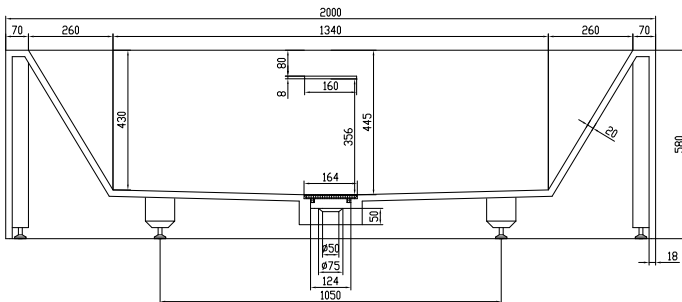

Fredensborg large bathtub

SKU: 40030020

Colour: Matte white
Litre: 380 overflow
Size: 58cm / 200cm / 100cm
Weight: 250kg nett

Fredensborg large bathtub details: